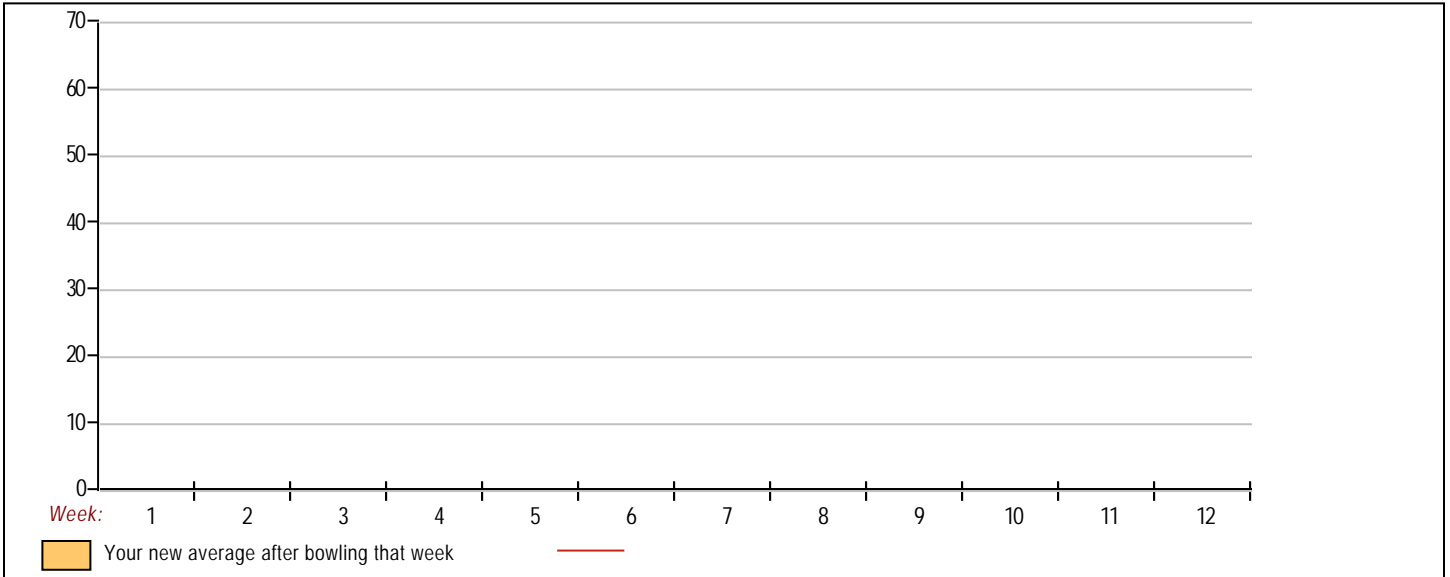

Note: This report includes information through June 2 which is Week 4 of 12

Vacant 's Bowling Record - Team 2: Wong Kwok

Week No.	Bowling Date	Old Avg	Old HDCP	Old			Total	HDCP Total	Pins	Gms	---Average Change---			High Game	High Sers	HDCP Game	HDCP Sers	
				-1-	-2-	-3-					New - Old	--->	+/-					
1	05/12/26	140	64	v140	v140	v140	420	612	0	0	-	0.00	=	0.00	0	0		
2	05/19/26	140	64	v140	v140	v140	420	612	0	0	-	0.00	=	0.00	0	0		
3	05/26/26	140	64	v140	v140	v140	420	612	0	0	-	0.00	=	0.00	0	0		
4	06/02/26	140	64	v140	v140	v140	420	612	0	0	-	0.00	=	0.00	0	0		

- <100
- 100's
- 125's
- 150's
- 175's
- 200's
- 225's
- 250's
- 275's
- 300's
- <400
- 400's
- 450's
- 500's
- 550's
- 600's
- 650's
- 700's
- 750's
- 800's

Avg of Game 1   Avg of Game 2   Avg of Game 3

High game of 0 on week 0   High series of 0 on week 0   High average of 0.00 after bowling week 4
Low game of 0 on week 0   Low series of 0 on week 0   Low average of 0.00 after bowling week 4

High Scores by Game

Game #1: 0 on week 0   Game #2: 0 on week 0   Game #3: 0 on week 0