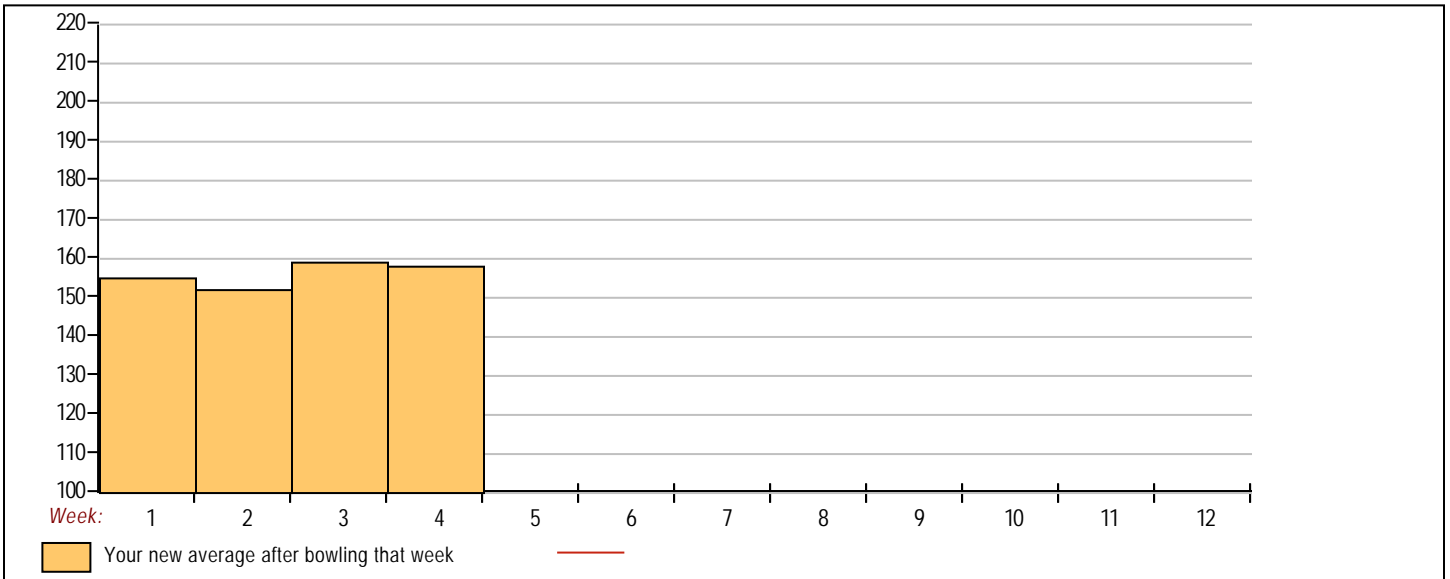

<u><100</u>	<u>100's</u>	<u>125's</u>	<u>150's</u>	<u>175's</u>	<u>200's</u>	<u>225's</u>	<u>250's</u>	<u>275's</u>	<u>300's</u>
		4	7	1					
<u><400</u>	<u>400's</u>	<u>450's</u>	<u>500's</u>	<u>550's</u>	<u>600's</u>	<u>650's</u>	<u>700's</u>	<u>750's</u>	<u>800's</u>
	1	2	1						

<u>Avg of Game 1</u>	<u>Avg of Game 2</u>	<u>Avg of Game 3</u>
160.25	160.00	154.25

High game of 187 on week 3   High series of 520 on week 3   High average of 159.22 after bowling week 3
Low game of 136 on week 2   Low series of 446 on week 2   Low average of 152.17 after bowling week 2

High Scores by Game
Game #1: 171 on week 1   Game #2: 187 on week 3   Game #3: 167 on week 3