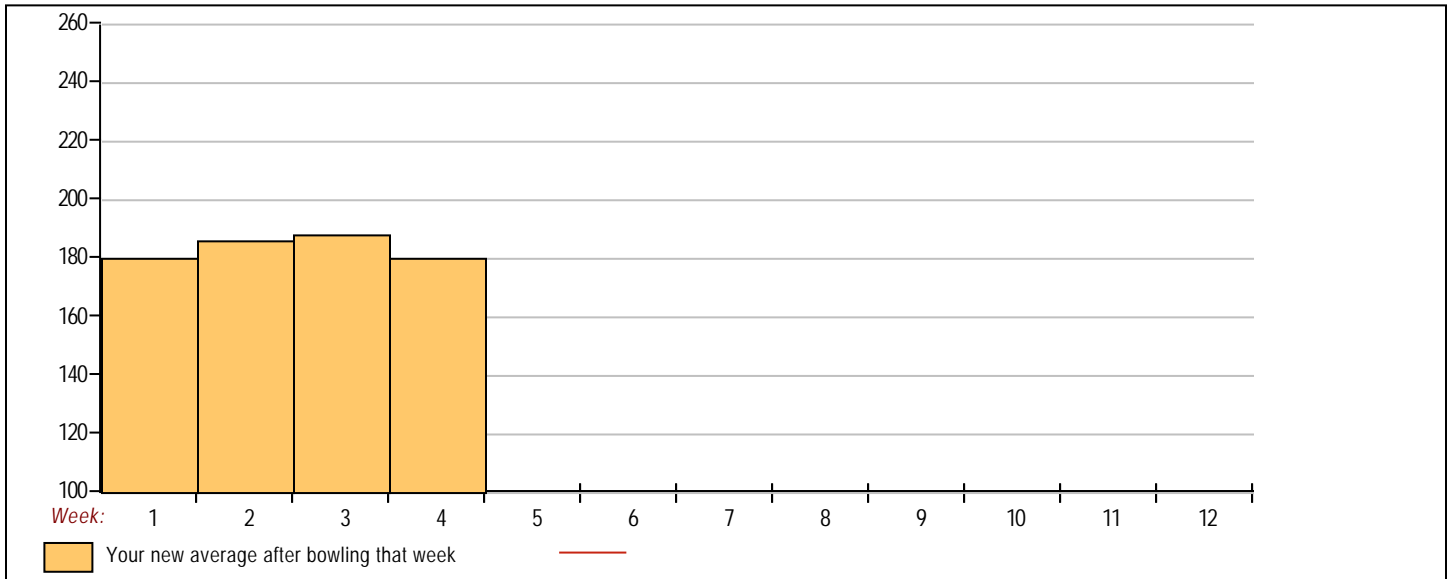

<u><100</u>	<u>100's</u>	<u>125's</u>	<u>150's</u>	<u>175's</u>	<u>200's</u>	<u>225's</u>	<u>250's</u>	<u>275's</u>	<u>300's</u>
	1	1	3	3	2	2			
<u><400</u>	<u>400's</u>	<u>450's</u>	<u>500's</u>	<u>550's</u>	<u>600's</u>	<u>650's</u>	<u>700's</u>	<u>750's</u>	<u>800's</u>
		1	1	2					

<u>Avg of Game 1</u>	<u>Avg of Game 2</u>	<u>Avg of Game 3</u>
205.25	166.50	170.25

High game of 246 on week 1   High series of 581 on week 3   High average of 188.89 after bowling week 3
Low game of 120 on week 1   Low series of 468 on week 4   Low average of 180.33 after bowling week 1

High Scores by Game
Game #1: 246 on week 1   Game #2: 205 on week 3   Game #3: 231 on week 2