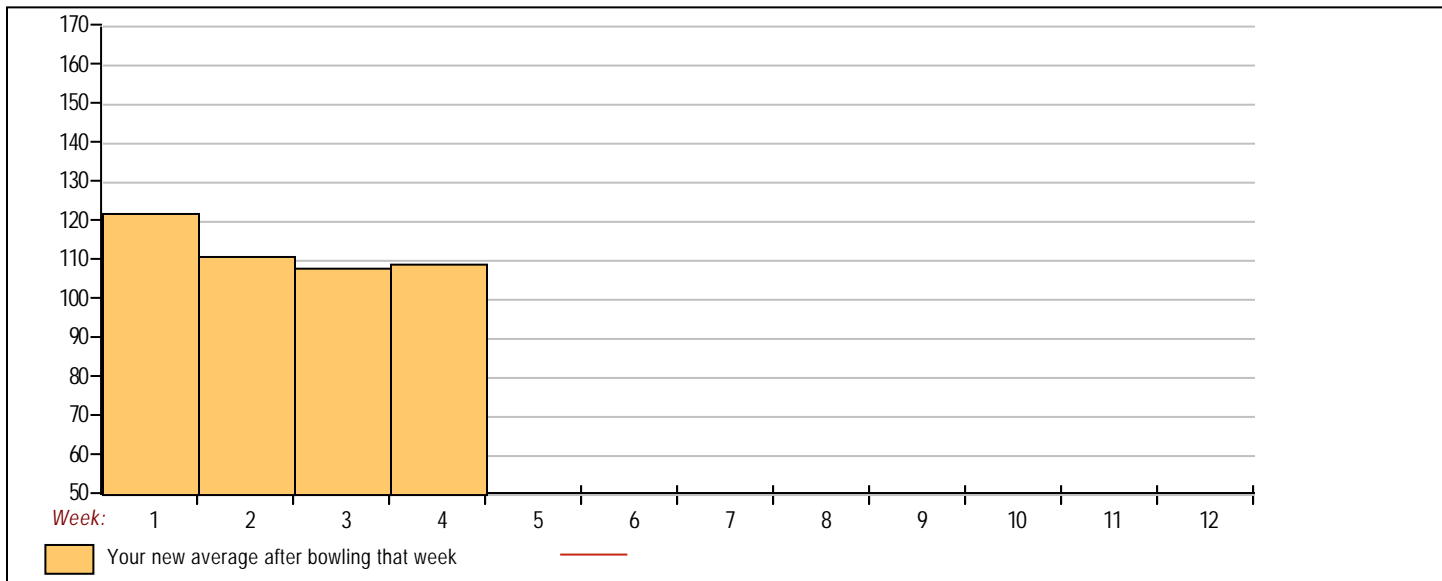

High Scores by Game

Game #1: **127** on week **1**   Game #2: **123** on week **1**   Game #3: **133** on week **4**