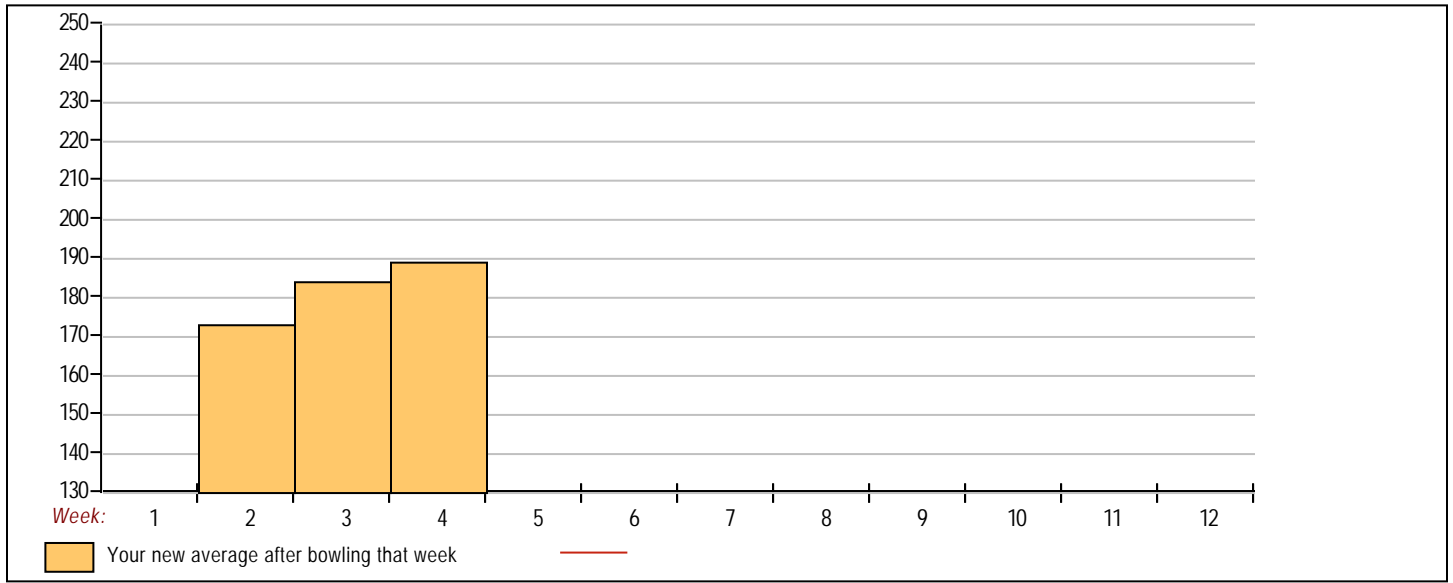

<u><100</u>	<u>100's</u>	<u>125's</u>	<u>150's</u>	<u>175's</u>	<u>200's</u>	<u>225's</u>	<u>250's</u>	<u>275's</u>	<u>300's</u>
			2	3	4				
<u><400</u>	<u>400's</u>	<u>450's</u>	<u>500's</u>	<u>550's</u>	<u>600's</u>	<u>650's</u>	<u>700's</u>	<u>750's</u>	<u>800's</u>
			1	1	1				

<u>Avg of Game 1</u>	<u>Avg of Game 2</u>	<u>Avg of Game 3</u>
190.33	190.67	188.33

High game of 209 on week 4   High series of 601 on week 4   High average of 189.78 after bowling week 4
Low game of 170 on week 2   Low series of 520 on week 2   Low average of 173.33 after bowling week 2

High Scores by Game
Game #1: 209 on week 4   Game #2: 202 on week 4   Game #3: 202 on week 3