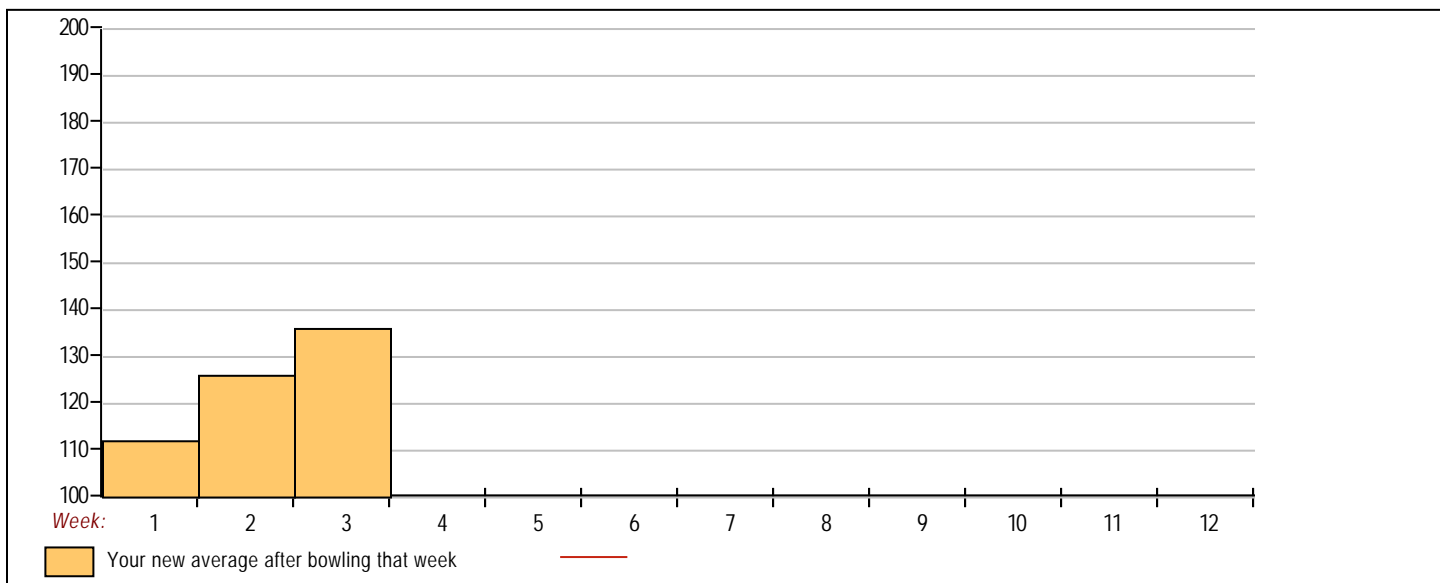

<u><100</u>	<u>100's</u>	<u>125's</u>	<u>150's</u>	<u>175's</u>	<u>200's</u>	<u>225's</u>	<u>250's</u>	<u>275's</u>	<u>300's</u>
	4	3	1	1					
<u><400</u>	<u>400's</u>	<u>450's</u>	<u>500's</u>	<u>550's</u>	<u>600's</u>	<u>650's</u>	<u>700's</u>	<u>750's</u>	<u>800's</u>
1	1	1							

<u>Avg of Game 1</u>	<u>Avg of Game 2</u>	<u>Avg of Game 3</u>
146.33	128.00	134.00

High game of 185 on week 3   High series of 465 on week 3   High average of 136.11 after bowling week 3
Low game of 101 on week 1   Low series of 337 on week 1   Low average of 112.33 after bowling week 1

High Scores by Game
Game #1: 185 on week 3   Game #2: 148 on week 2   Game #3: 168 on week 3