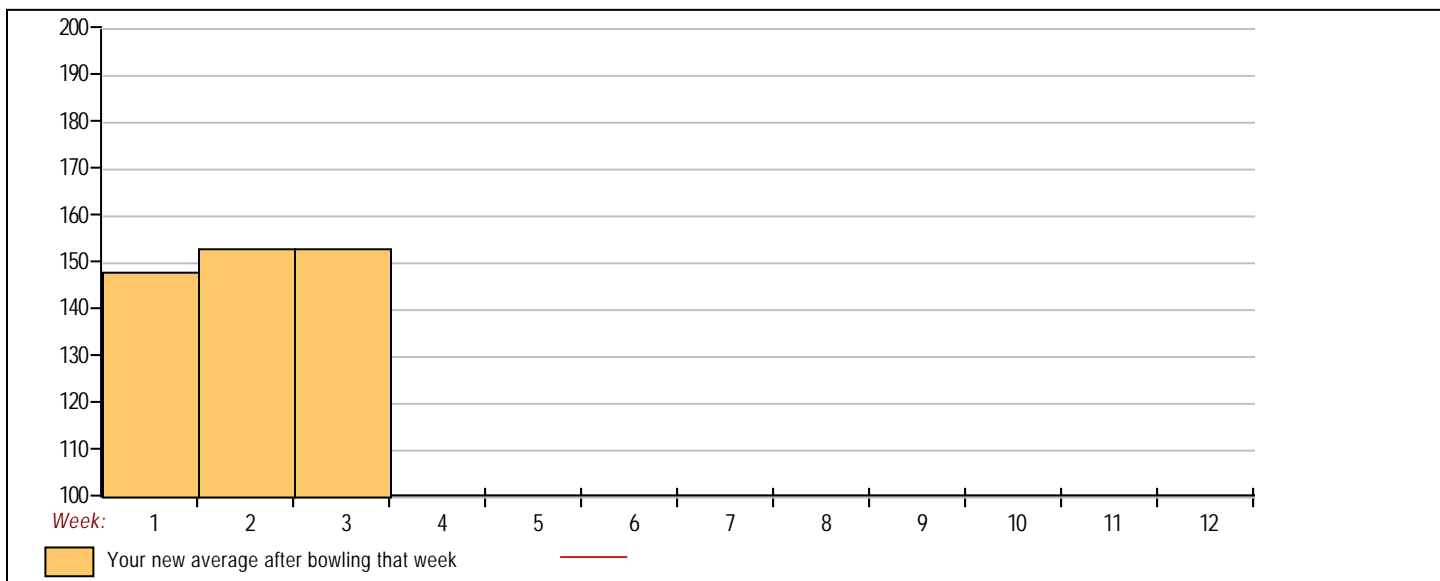

<u><100</u>	<u>100's</u>	<u>125's</u>	<u>150's</u>	<u>175's</u>	<u>200's</u>	<u>225's</u>	<u>250's</u>	<u>275's</u>	<u>300's</u>
	1	2	2	1					
<u><400</u>	<u>400's</u>	<u>450's</u>	<u>500's</u>	<u>550's</u>	<u>600's</u>	<u>650's</u>	<u>700's</u>	<u>750's</u>	<u>800's</u>
	1	1							

<u>Avg of Game 1</u>	<u>Avg of Game 2</u>	<u>Avg of Game 3</u>
174.00	143.00	142.00

High game of 189 on week 1   High series of 472 on week 2   High average of 153.00 after bowling week 2
Low game of 113 on week 1   Low series of 446 on week 1   Low average of 148.67 after bowling week 1

High Scores by Game
Game #1: 189 on week 1   Game #2: 144 on week 1   Game #3: 171 on week 2