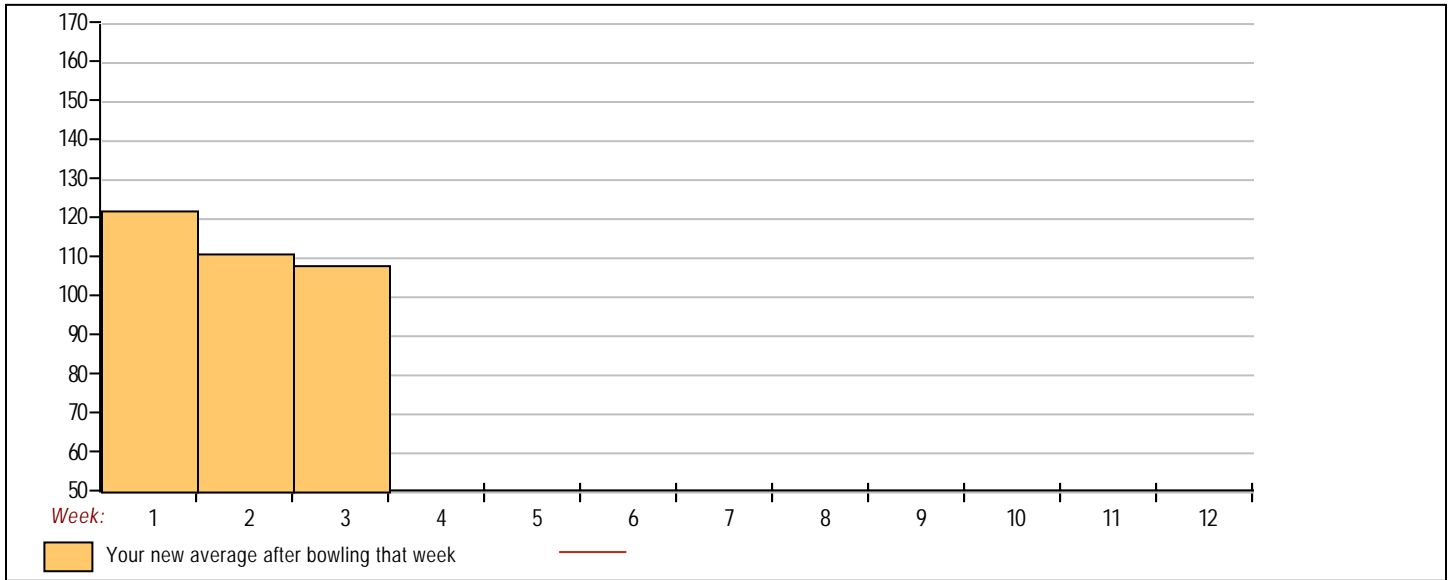

Note: This report includes information through May 26 which is Week 3 of 12

Trang To's Bowling Record - Team 16: Team 16

Week No.	Bowling Date	Old Avg	Old HDCP	-			Total	HDCP Total	Pins	Gms	---Average Change---			High Game	High Sers	HDCP Game	HDCP Sers
				-1-	-2-	-3-					New - Old	--->	+/-				
1	05/12/26	bk122	78	127	123	117	367	601	367	3	122.33	- 0.00	= 122.33	127	367	205	601
2	05/19/26	bk122	78	95	113	91	299	533	666	6	111.00	- 122.33	= -11.33	127	367	205	601
3	05/26/26	bk122	78	104	95	110	309	543	975	9	108.33	- 111.00	= -2.67	127	367	205	601

<u><100</u>	<u>100's</u>	<u>125's</u>	<u>150's</u>	<u>175's</u>	<u>200's</u>	<u>225's</u>	<u>250's</u>	<u>275's</u>	<u>300's</u>
3	5	1							
<u><400</u>	<u>400's</u>	<u>450's</u>	<u>500's</u>	<u>550's</u>	<u>600's</u>	<u>650's</u>	<u>700's</u>	<u>750's</u>	<u>800's</u>
3									

<u>Avg of Game 1</u>	<u>Avg of Game 2</u>	<u>Avg of Game 3</u>
108.67	110.33	106.00

High game of 127 on week 1   High series of 367 on week 1   High average of 122.33 after bowling week 1
Low game of 91 on week 2   Low series of 299 on week 2   Low average of 108.33 after bowling week 3

High Scores by Game

Game #1: 127 on week 1   Game #2: 123 on week 1   Game #3: 117 on week 1