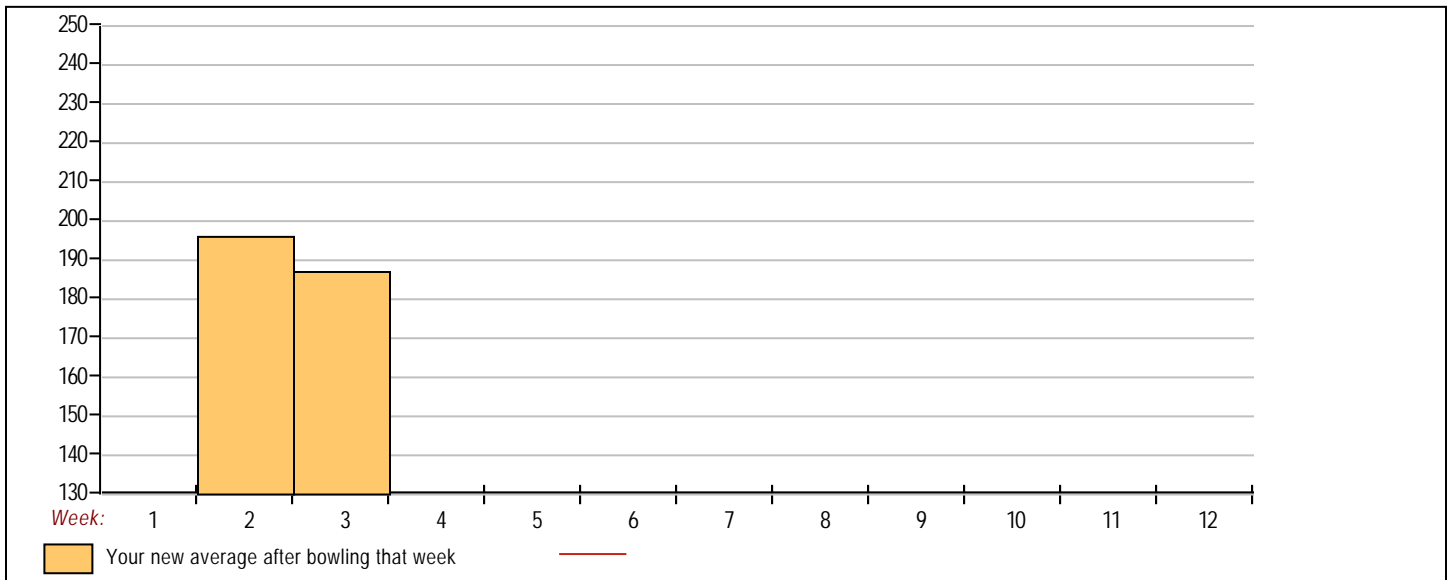

Note: This report includes information through May 26 which is Week 3 of 12

Valery Truong's Bowling Record - Team 1: Just Bowling #1

Week No.	Bowling Date	Old Avg	Old HDCP	-			Total	HDCP Total	Pins	Gms	---Average Change---			High Game	High Sers	HDCP Game	HDCP Sers		
				-1-	-2-	-3-					New	Old	---> +/-						
1	05/12/26	bk173	0				0	0	0	0	-	0.00	=	0.00	0	0			
2	05/19/26	bk173	37	185	198	206	589	700	589	3	196.33	-	0.00	=	196.33	206	589	243	700
3	05/26/26	bk173	37	177	162	195	534	645	1123	6	187.17	-	196.33	=	-9.17	206	589	243	700

<100   100's   125's   150's   175's   200's   225's   250's   275's   300's

<400   400's   450's   500's   550's   600's   650's   700's   750's   800's

1   4   1
1   1

Avg of Game 1   Avg of Game 2   Avg of Game 3

181.00   180.00   200.50

High game of 206 on week 2   High series of 589 on week 2   High average of 196.33 after bowling week 2
Low game of 162 on week 3   Low series of 534 on week 3   Low average of 187.17 after bowling week 3

High Scores by Game

Game #1: 185 on week 2   Game #2: 198 on week 2   Game #3: 206 on week 2