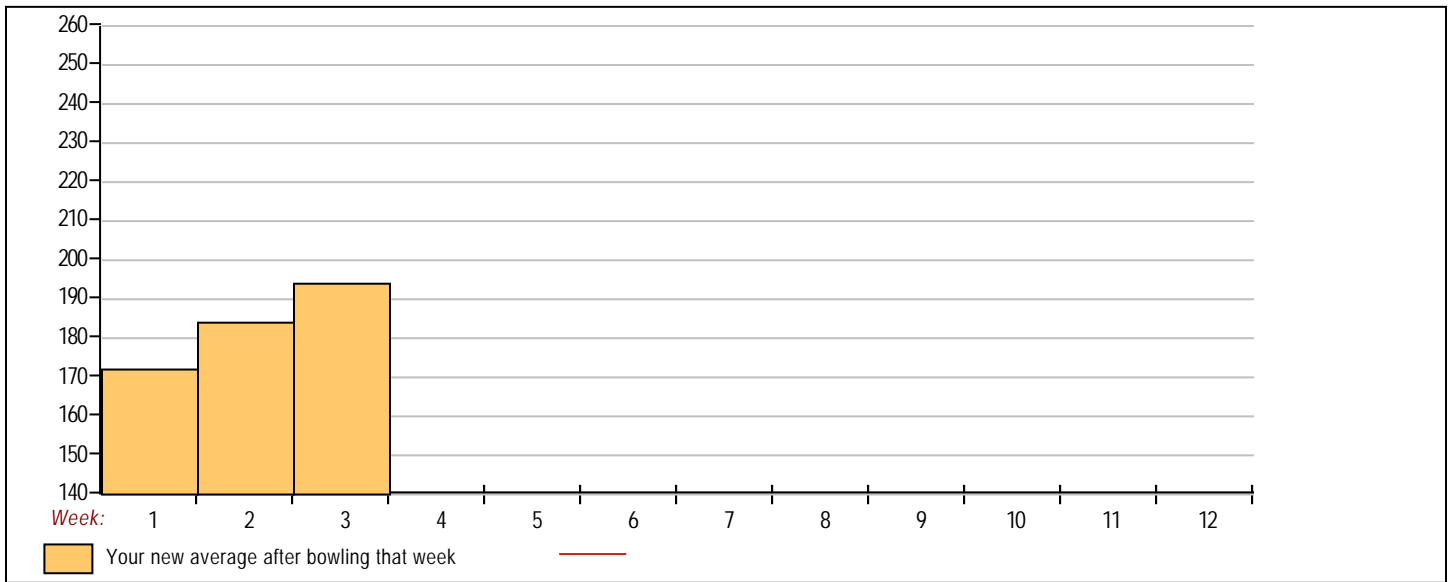

High Scores by Game

Game #1: 202 on week 3   Game #2: 258 on week 3   Game #3: 186 on week 3