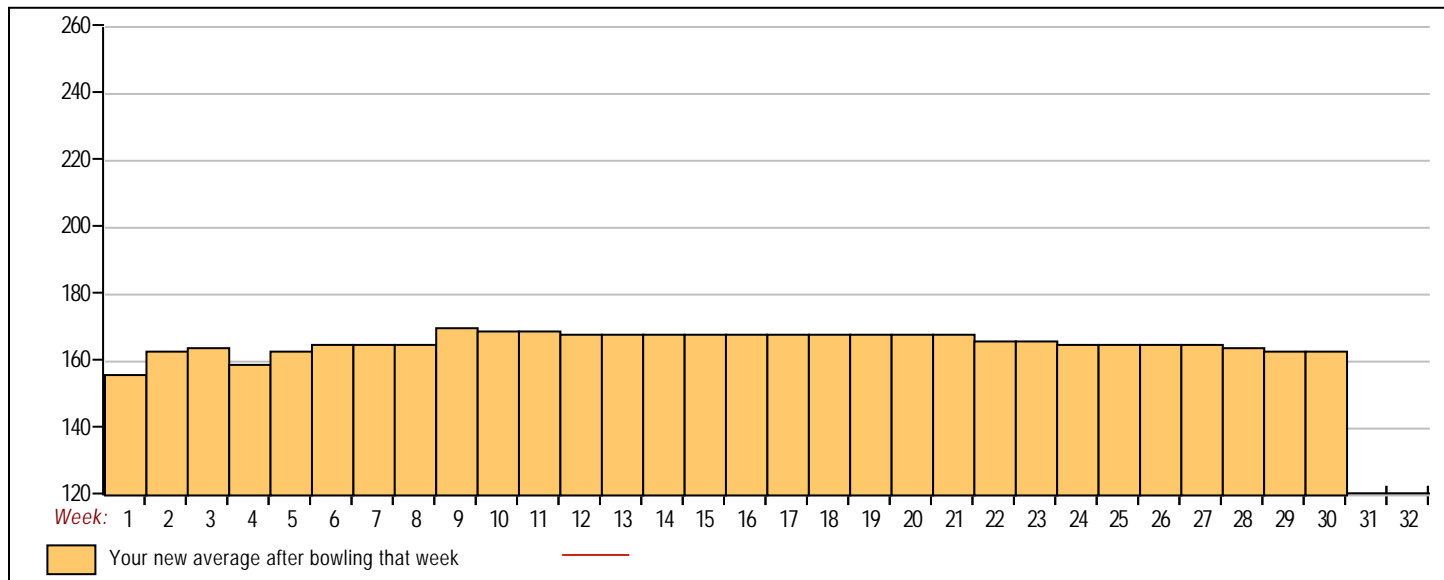

<100	100's	125's	150's	175's	200's	225's	250's	275's	300's
	2	24	33	19	4	2			
<400	400's	450's	500's	550's	600's	650's	700's	750's	800's
2	2	12	11		1				

Avg of Game 1	Avg of Game 2	Avg of Game 3
167.00	162.75	159.96

High game of 243 on week 9   High series of 624 on week 9   High average of 170.52 after bowling week 9
Low game of 121 on week 14   Low series of 385 on week 29   Low average of 156.33 after bowling week 1

High Scores by Game

Game #1: 203 on week 22   Game #2: 202 on week 12   Game #3: 243 on week 9