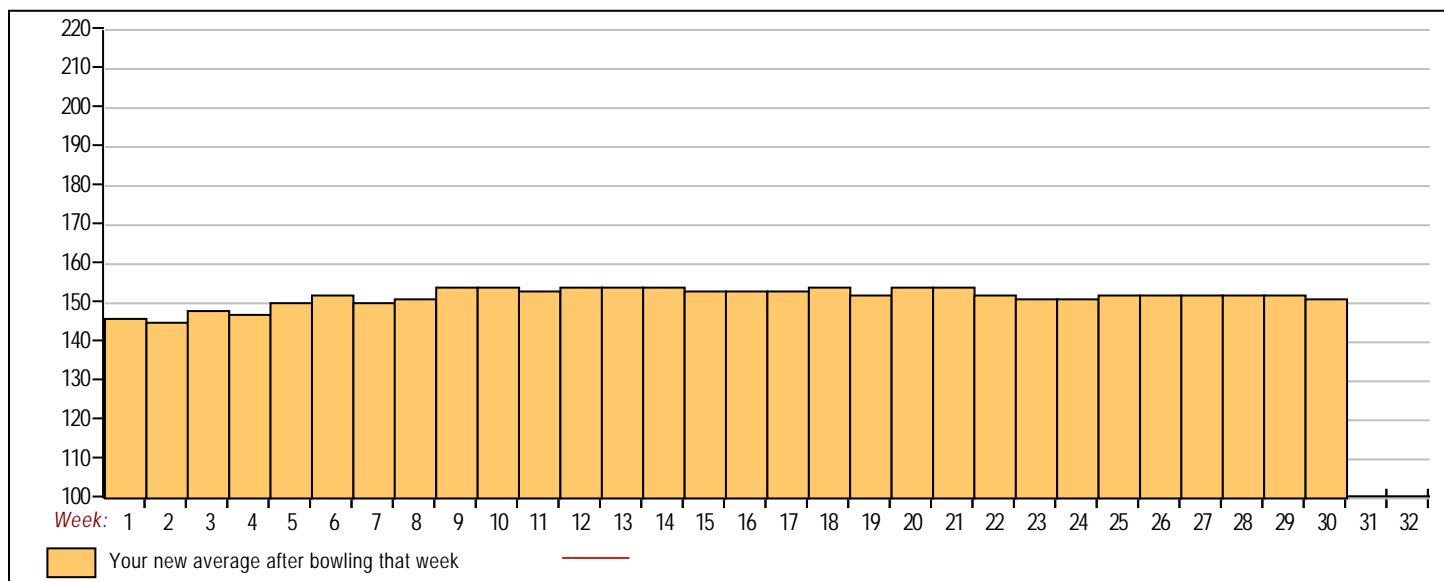

<100	100's	125's	150's	175's	200's	225's	250's	275's	300's
	14	28	35	10	3				
<400	400's	450's	500's	550's	600's	650's	700's	750's	800's
4	11	12	2	1					

Avg of Game 1	Avg of Game 2	Avg of Game 3
150.50	149.30	155.60

High game of 216 on week 20   High series of 553 on week 25   High average of 154.81 after bowling week 14
Low game of 104 on week 19   Low series of 385 on week 19   Low average of 145.33 after bowling week 2

High Scores by Game
Game #1: 216 on week 20   Game #2: 205 on week 27   Game #3: 216 on week 25