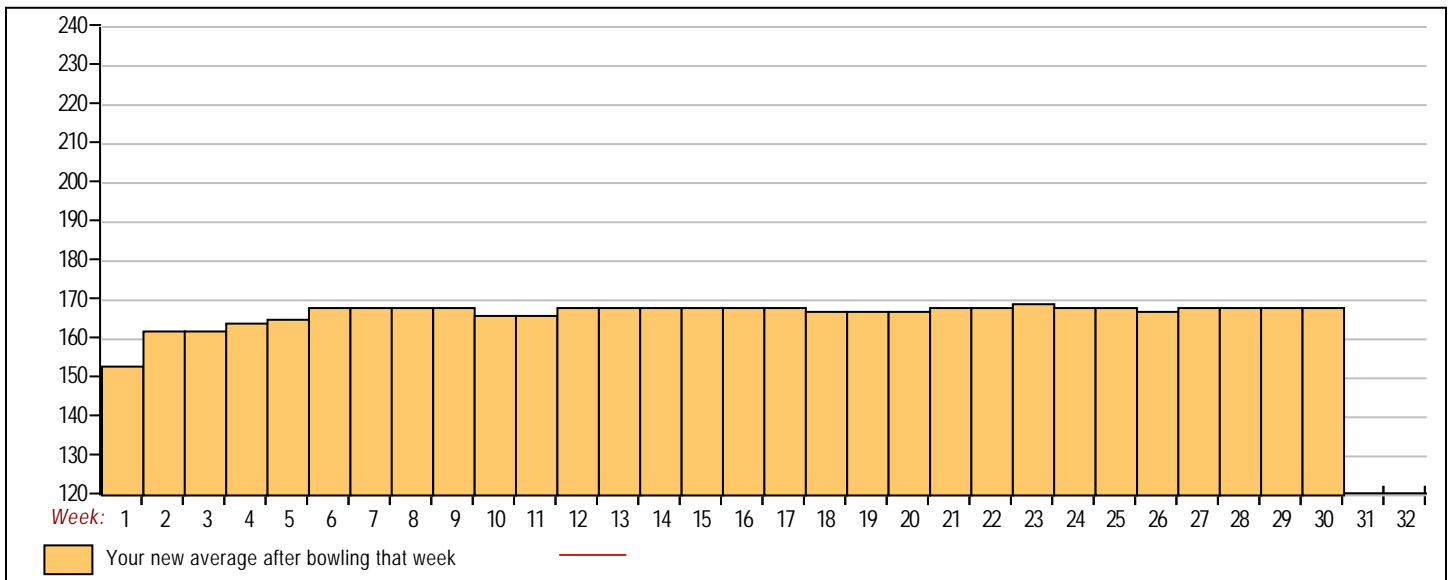

Note: This report includes information through April 14 which is Week 30 of 32

Art Chu's Bowling Record - Team 25: Team 25

Table with columns: Week No., Bowling Date, Old Avg, Old HDCP, -1-, -2-, -3-, Total, HDCP Total, Pins, Gms, ---Average Change--- (New - Old ---> +/-), High Game, High Sers, HDCP Game, HDCP Sers. Rows 1-16 show bowling data from 09/02/25 to 01/06/26.

End of 1st split

Table with columns: Week No., Bowling Date, Old Avg, Old HDCP, -1-, -2-, -3-, Total, HDCP Total, Pins, Gms, ---Average Change--- (New - Old ---> +/-), High Game, High Sers, HDCP Game, HDCP Sers. Rows 17-30 show bowling data from 01/13/26 to 04/14/26.

Summary table with columns: <100, 100's, 125's, 150's, 175's, 200's, 225's, 250's, 275's, 300's, <400, 400's, 450's, 500's, 550's, 600's, 650's, 700's, 750's, 800's. Values represent counts for each score range.

Summary table with columns: Avg of Game 1, Avg of Game 2, Avg of Game 3. Values: 173.46, 160.88, 172.58.

High game of 225 on week 12 High series of 581 on week 27 High average of 169.12 after bowling week 23
Low game of 124 on week 13 Low series of 454 on week 10 Low average of 153.33 after bowling week 1

High Scores by Game
Game #1: 225 on week 12 Game #2: 203 on week 6 Game #3: 201 on week 25