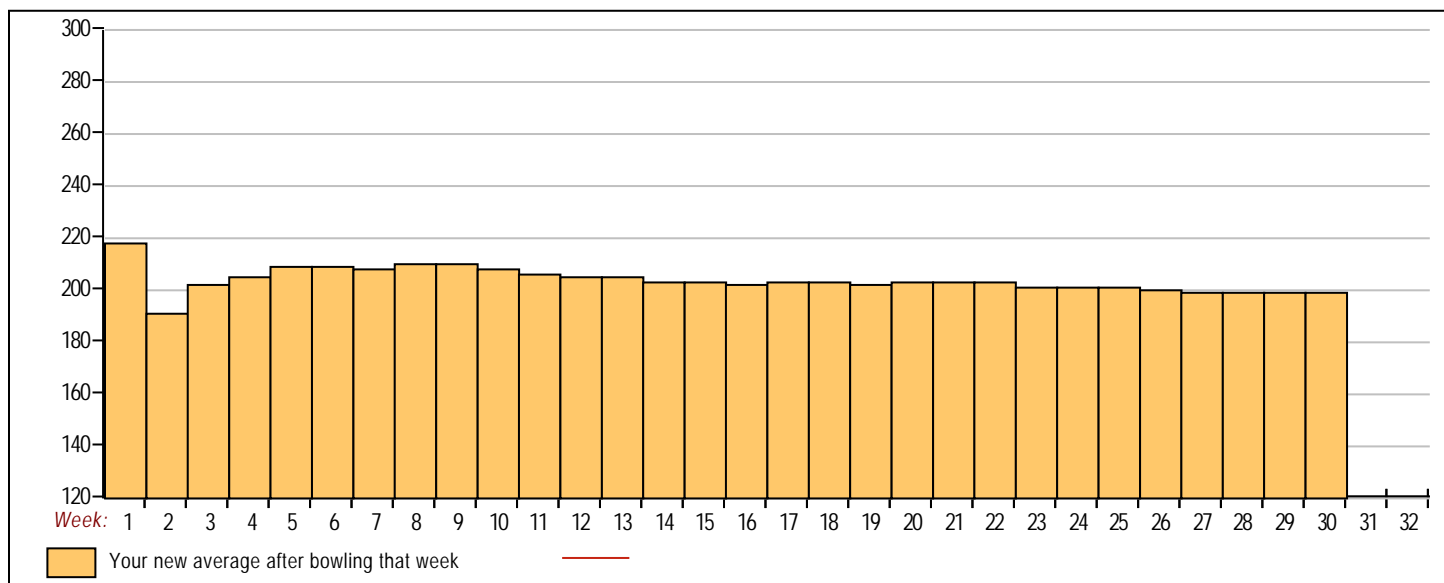

<100	100's	125's	150's	175's	200's	225's	250's	275's	300's
		3	15	28	24	16	1	2	1
<400	400's	450's	500's	550's	600's	650's	700's	750's	800's
		1	4	9	10	6			
Avg of Game 1			Avg of Game 2			Avg of Game 3			
191.73			198.47			208.47			

High game of 300 on week 24   High series of 675 on week 5   High average of 218.33 after bowling week 1
Low game of 127 on week 19   Low series of 494 on week 2   Low average of 191.50 after bowling week 2

High Scores by Game
Game #1: 230 on week 30   Game #2: 255 on week 11   Game #3: 300 on week 24