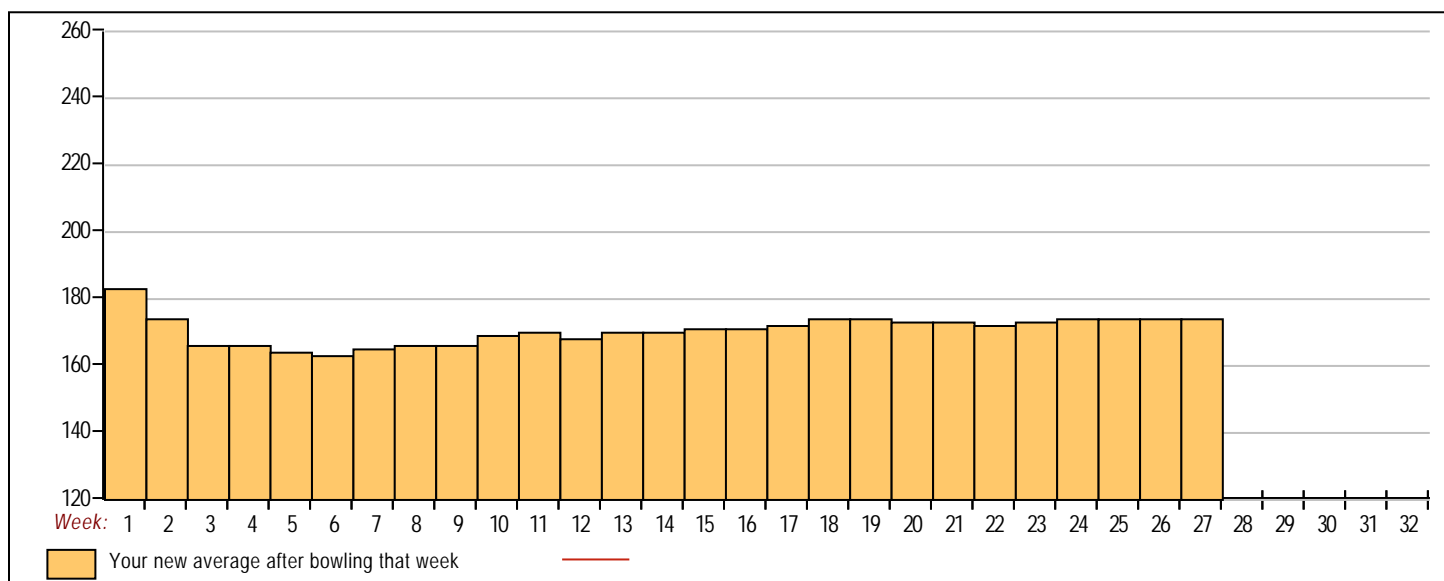

End of 1st split

17	01/13/26	171	39	196	212	164	572	689	8303	48	172.98	- 171.80	= 1.18	248	579	287	708
18	01/20/26	172	38	203	169	234	606	720	8909	51	174.69	- 172.98	= 1.71	248	606	287	720
19	01/27/26	174	36	168	174	154	496	604	9405	54	174.17	- 174.69	= -0.52	248	606	287	720
20	02/03/26	174	36	181	158	148	487	595	9892	57	173.54	- 174.17	= -0.62	248	606	287	720
21	02/10/26	173	37	199	147	167	513	624	10405	60	173.42	- 173.54	= -0.13	248	606	287	720
22	02/17/26	173	37	164	187	138	489	600	10894	63	172.92	- 173.42	= -0.50	248	606	287	720
23	02/24/26	172	38	160	191	198	549	663	11443	66	173.38	- 172.92	= 0.46	248	606	287	720
24	03/03/26	173	37	190	212	179	581	692	12024	69	174.26	- 173.38	= 0.88	248	606	287	720
25	03/10/26	174	36	206	133	165	504	612	12528	72	174.00	- 174.26	= -0.26	248	606	287	720
26	03/17/26	174	36	161	201	160	522	630	13050	75	174.00	- 174.00	= 0.00	248	606	287	720
27	03/24/26	174	36	168	180	236	584	692	13634	78	174.79	- 174.00	= 0.79	248	606	287	720

<100	100's	125's	150's	175's	200's	225's	250's	275's	300's
		14	29	21	9	5			
<400	400's	450's	500's	550's	600's	650's	700's	750's	800's
	1	7	10	7	1				

Avg of Game 1	Avg of Game 2	Avg of Game 3
175.38	166.62	182.38

High game of 248 on week 1   High series of 606 on week 18   High average of 183.67 after bowling week 1
Low game of 128 on week 12   Low series of 445 on week 12   Low average of 163.67 after bowling week 6

High Scores by Game
Game #1: 209 on week 10   Game #2: 212 on week 17   Game #3: 248 on week 1