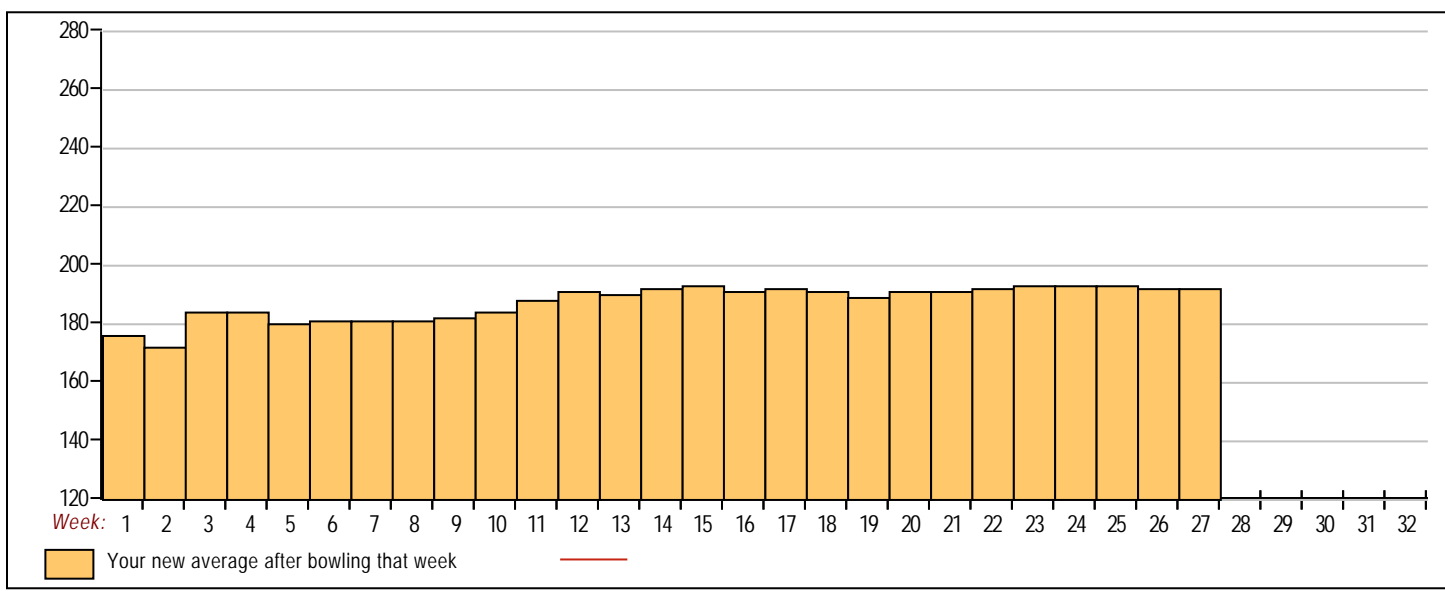

End of 1st split

17	01/13/26	191	23	221	190	198	609	678	9241	48	192.52	-	191.82	=	0.70	267	680	292	755
18	01/20/26	192	22	214	172	128	514	580	9755	51	191.27	-	192.52	=	-1.25	267	680	292	755
19	01/27/26	191	23	166	155	148	469	538	10224	54	189.33	-	191.27	=	-1.94	267	680	292	755
20	02/03/26	189	24	212	268	235	715	787	10939	57	191.91	-	189.33	=	2.58	268	715	292	787
21	02/10/26	191	23	217	171	172	560	629	11499	60	191.65	-	191.91	=	-0.26	268	715	292	787
22	02/17/26	191	23	167	180	267	614	683	12113	63	192.27	-	191.65	=	0.62	268	715	292	787
23	02/24/26	192	22	205	248	200	653	719	12766	66	193.42	-	192.27	=	1.15	268	715	292	787
24	03/03/26	193	21	194	177	183	554	617	13320	69	193.04	-	193.42	=	-0.38	268	715	292	787
25	03/10/26	193	21	185	206	206	597	660	13917	72	193.29	-	193.04	=	0.25	268	715	292	787
26	03/17/26	193	21	137	199	160	496	559	14413	75	192.17	-	193.29	=	-1.12	268	715	292	787
27	03/24/26	192	22	195	180	188	563	629	14976	78	192.00	-	192.17	=	-0.17	268	715	292	787

<100	100's	125's	150's	175's	200's	225's	250's	275's	300's
		7	15	28	15	9	4		
<400	400's	450's	500's	550's	600's	650's	700's	750's	800's
		3	5	8	5	4	1		

Avg of Game 1	Avg of Game 2	Avg of Game 3
184.46	203.08	188.46

High game of 268 on week 20   High series of 715 on week 20   High average of 193.42 after bowling week 23
Low game of 128 on week 18   Low series of 469 on week 19   Low average of 172.50 after bowling week 2

High Scores by Game
Game #1: 233 on week 12   Game #2: 268 on week 20   Game #3: 267 on week 22