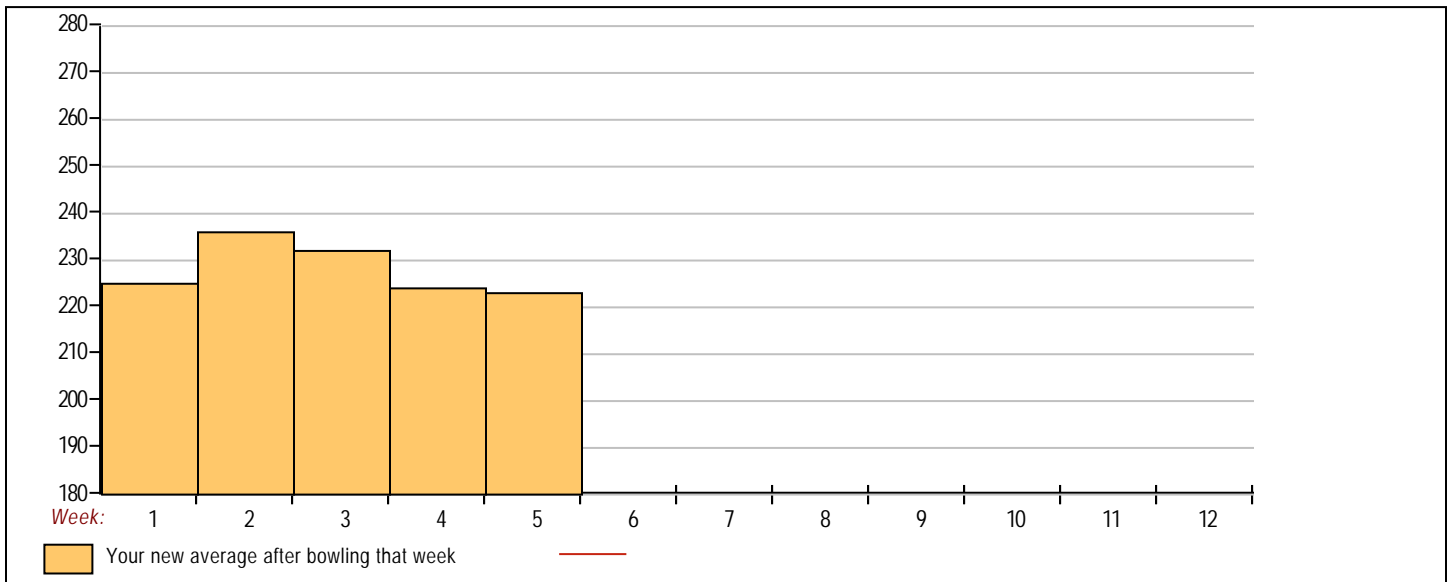

High Scores by Game

Game #1: 270 on week 2   Game #2: 256 on week 3   Game #3: 234 on week 2