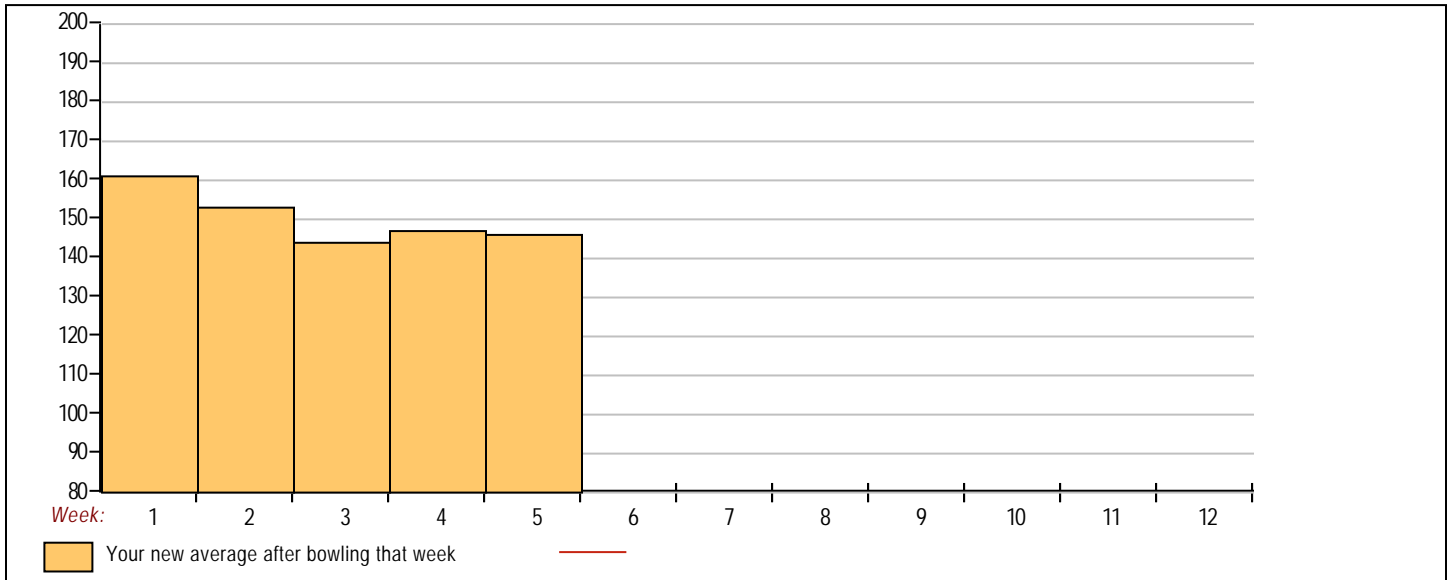

High Scores by Game

Game #1: 165 on week 2   Game #2: 174 on week 1   Game #3: 178 on week 4