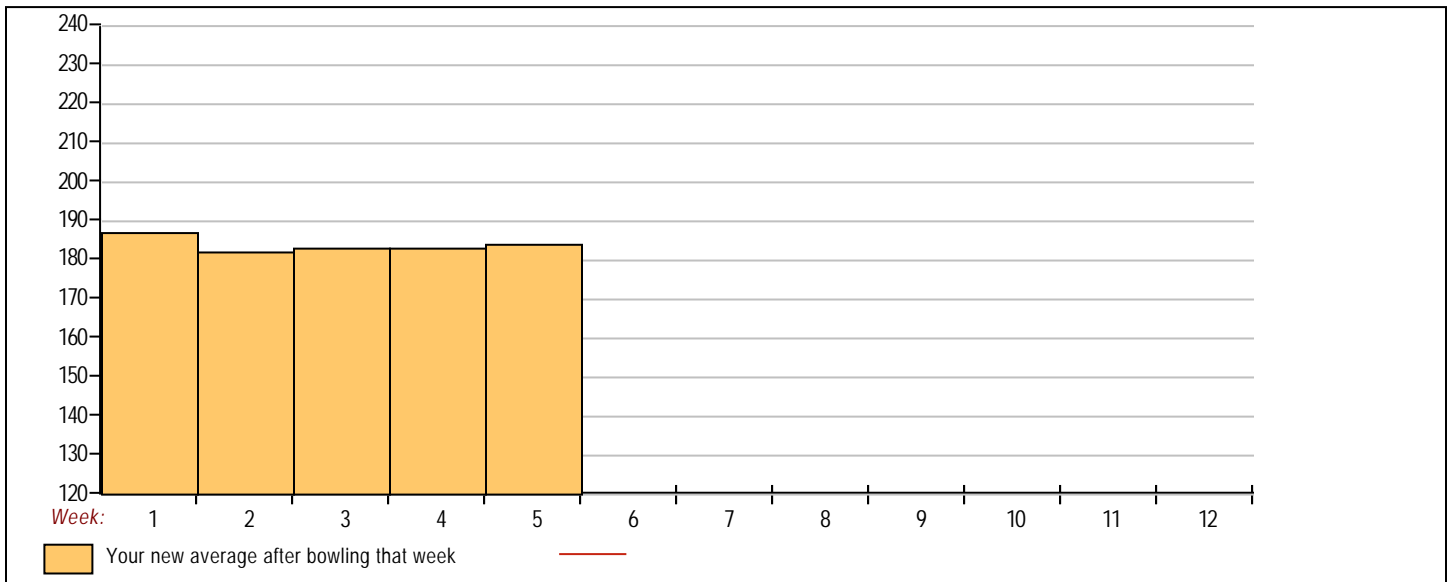

Note: This report includes information through July 9 which is Week 5 of 12

Alejandro Ferreira's Bowling Record - Team 22: Torture Bowling

Week No.	Bowling Date	Old Avg	Old HDCP	-			Total	HDCP Total	Pins	Gms	---Average Change---			High Game	High Sers	HDCP Game	HDCP Sers		
				-1-	-2-	-3-					New - Old	--->	+/-						
1	06/11/24	bk168	46	182	193	188	563	701	563	3	187.67	-	0.00	=	187.67	193	563	239	701
2	06/18/24	bk168	46	184	166	183	533	671	1096	6	182.67	-	187.67	=	-5.00	193	563	239	701
3	06/25/24	bk168	46	197	189	170	556	694	1652	9	183.56	-	182.67	=	0.89	197	563	243	701
4	07/02/24	183	33	a183	a183	a183	549	648	1652	9	183.56	-	183.56	=	0.00	197	563	243	701
5	07/09/24	183	33	149	204	209	562	661	2214	12	184.50	-	183.56	=	0.94	209	563	243	701

<100	100's	125's	150's	175's	200's	225's	250's	275's	300's
		1	2	7	2				
<400	400's	450's	500's	550's	600's	650's	700's	750's	800's
			1	3					

Avg of Game 1	Avg of Game 2	Avg of Game 3
178.00	188.00	187.50

High game of 209 on week 5   High series of 563 on week 1   High average of 187.67 after bowling week 1
Low game of 149 on week 5   Low series of 533 on week 2   Low average of 182.67 after bowling week 2

High Scores by Game

Game #1: 197 on week 3   Game #2: 204 on week 5   Game #3: 209 on week 5