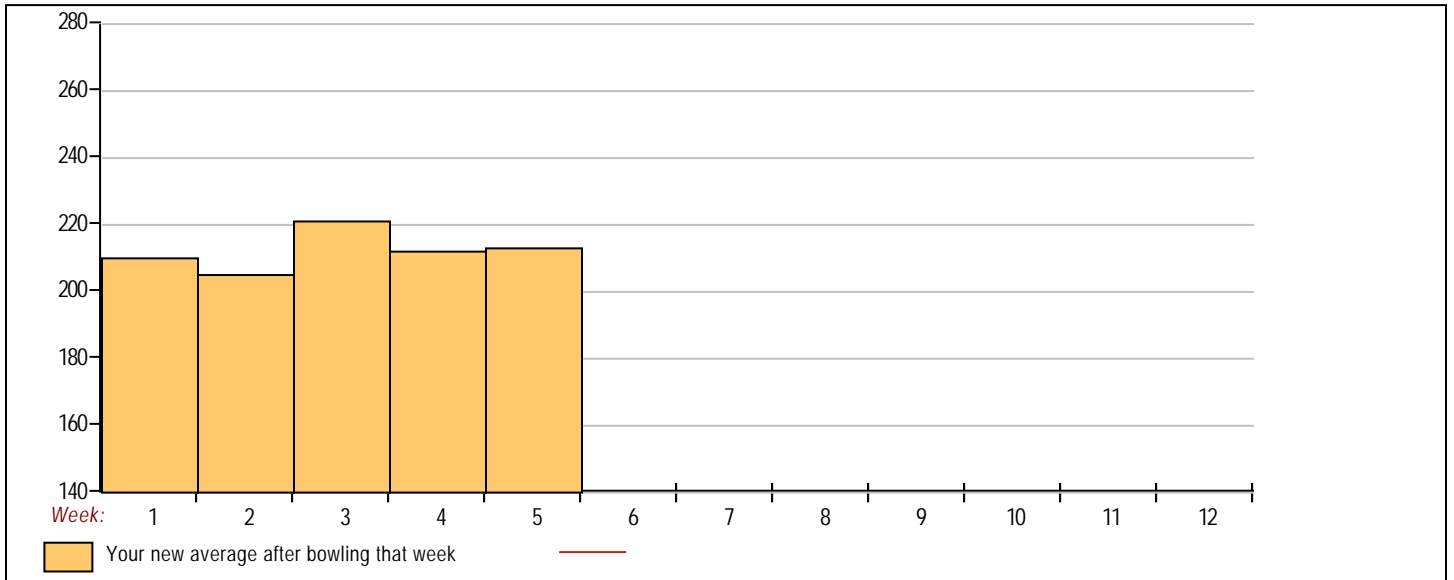

High Scores by Game

Game #1: 249 on week 3   Game #2: 245 on week 3   Game #3: 263 on week 3