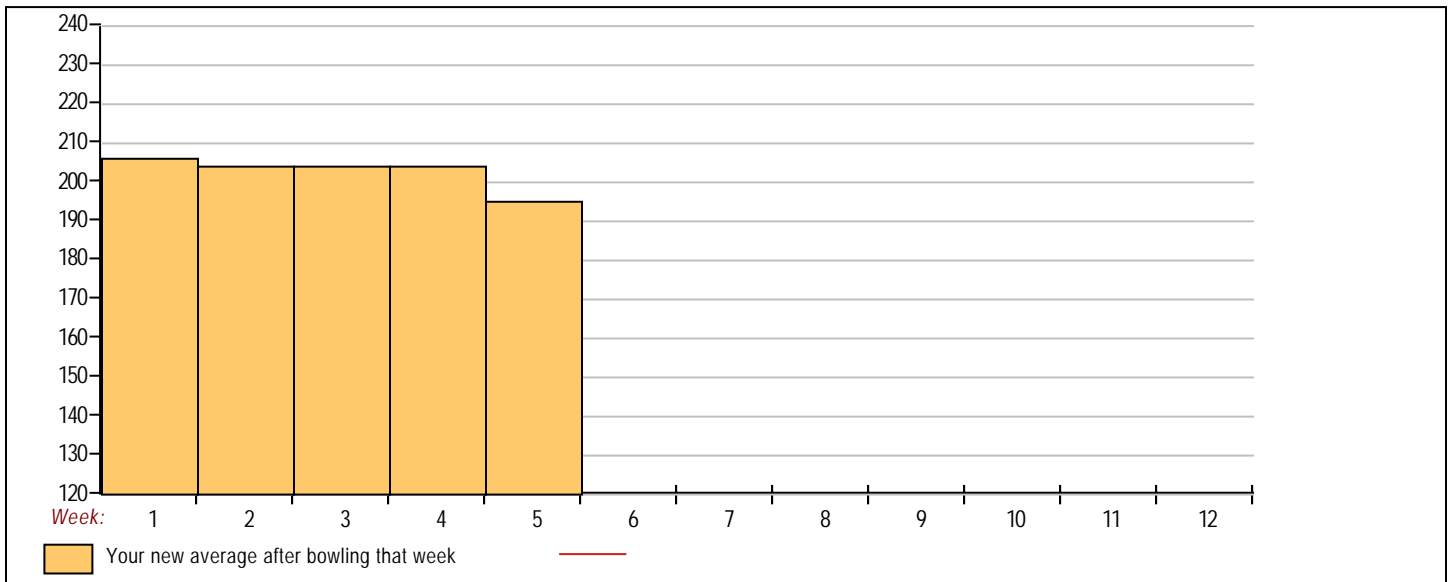

High Scores by Game

Game #1: 208 on week 2   Game #2: 229 on week 1   Game #3: 228 on week 1