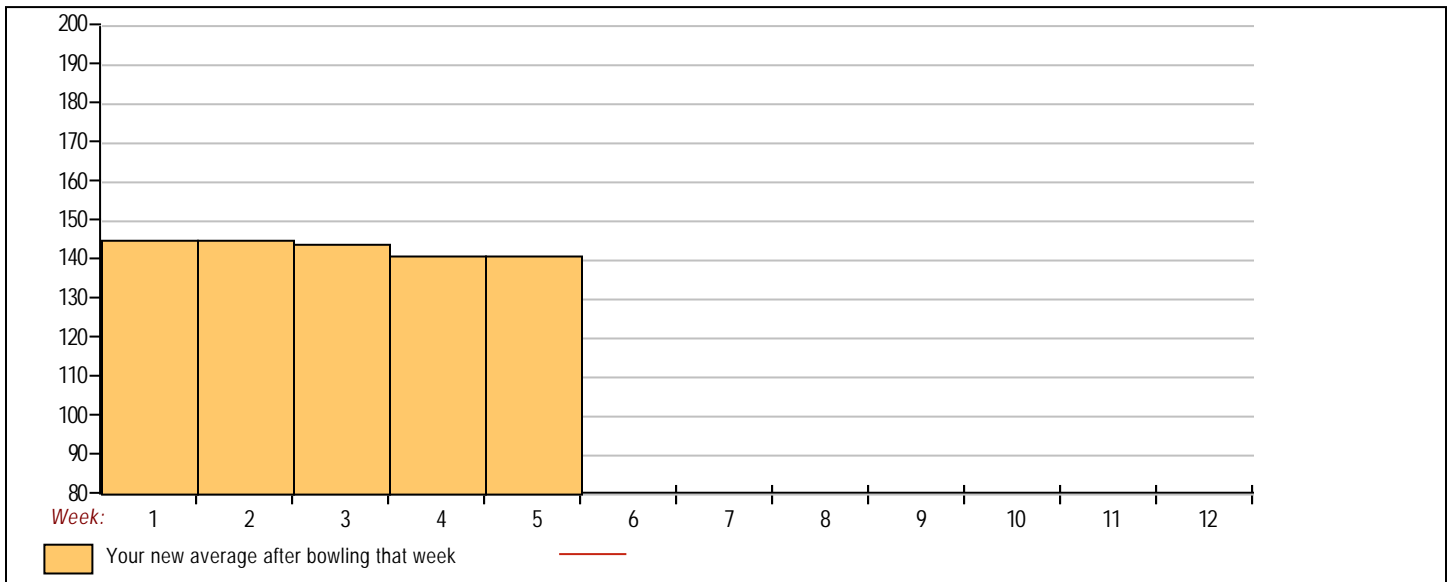

High Scores by Game

Game #1: 174 on week 3   Game #2: 155 on week 1   Game #3: 167 on week 4