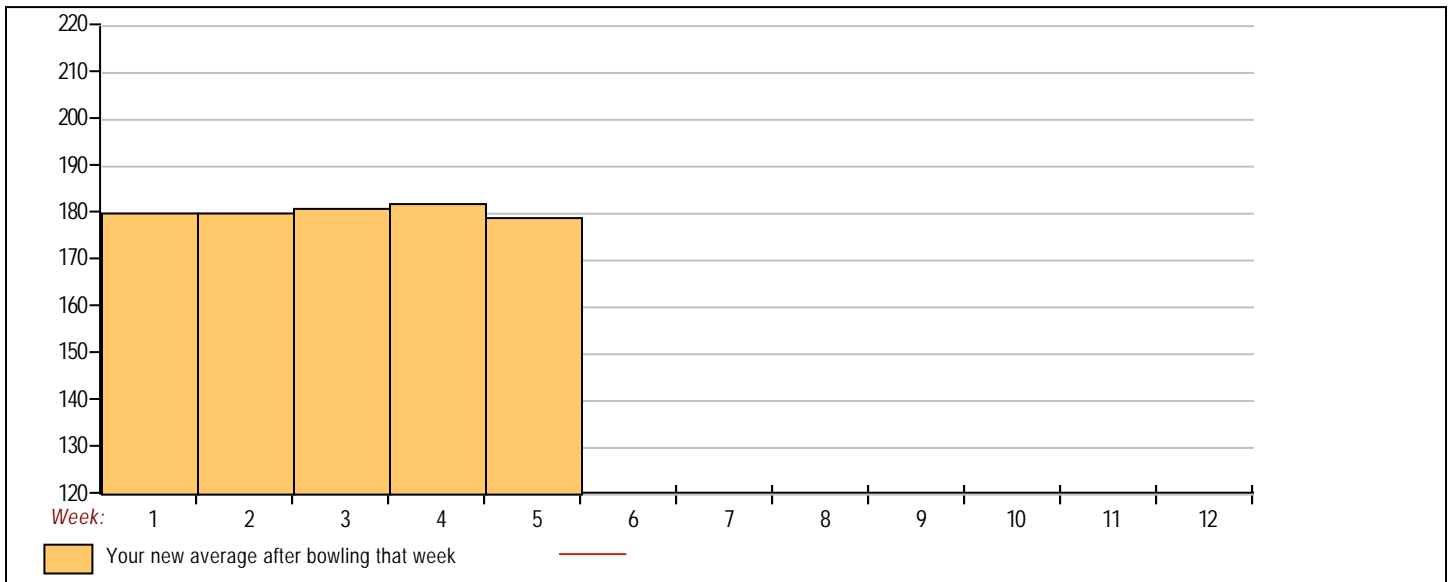

High Scores by Game

Game #1: 198 on week 4   Game #2: 201 on week 3   Game #3: 190 on week 3