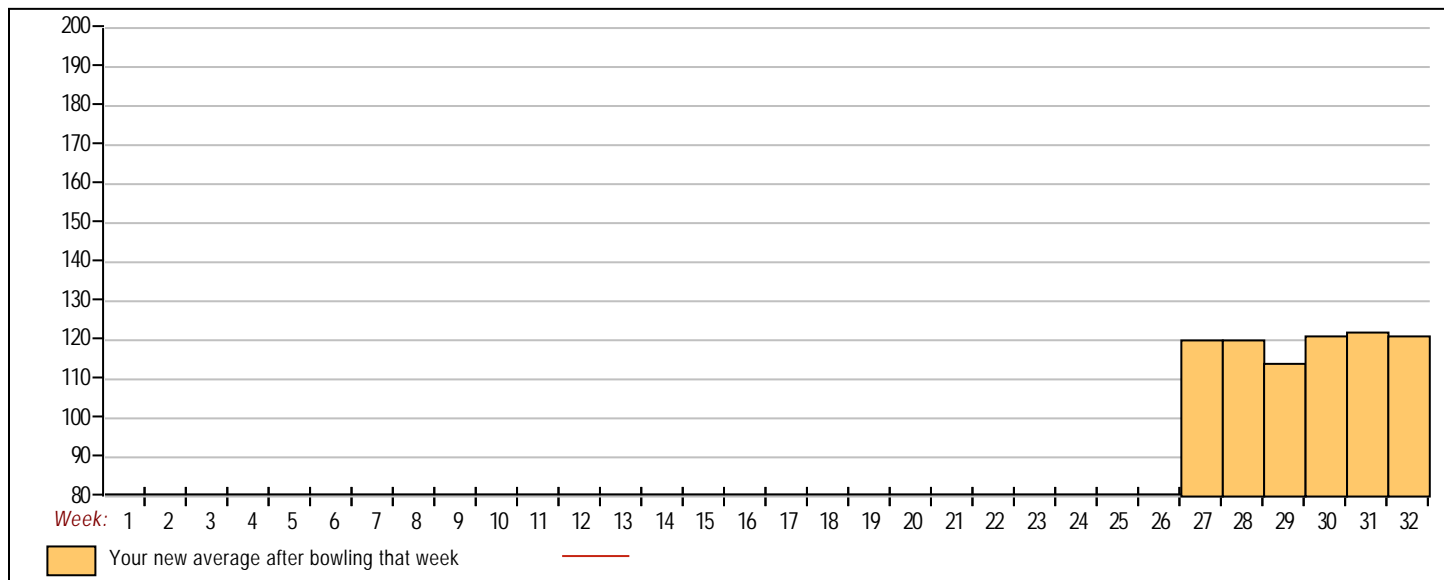

End of 2nd split

<u><100</u>	<u>100's</u>	<u>125's</u>	<u>150's</u>	<u>175's</u>	<u>200's</u>	<u>225's</u>	<u>250's</u>	<u>275's</u>	<u>300's</u>
3	8	6		1					
<u><400</u>	<u>400's</u>	<u>450's</u>	<u>500's</u>	<u>550's</u>	<u>600's</u>	<u>650's</u>	<u>700's</u>	<u>750's</u>	<u>800's</u>
5	1								

<u>Avg of Game 1</u>	<u>Avg of Game 2</u>	<u>Avg of Game 3</u>
132.67	115.33	117.00

High game of 181 on week 30   High series of 430 on week 30   High average of 122.93 after bowling week 31
Low game of 91 on week 29   Low series of 304 on week 29   Low average of 114.33 after bowling week 29

High Scores by Game
Game #1: 181 on week 30   Game #2: 146 on week 31   Game #3: 136 on week 26