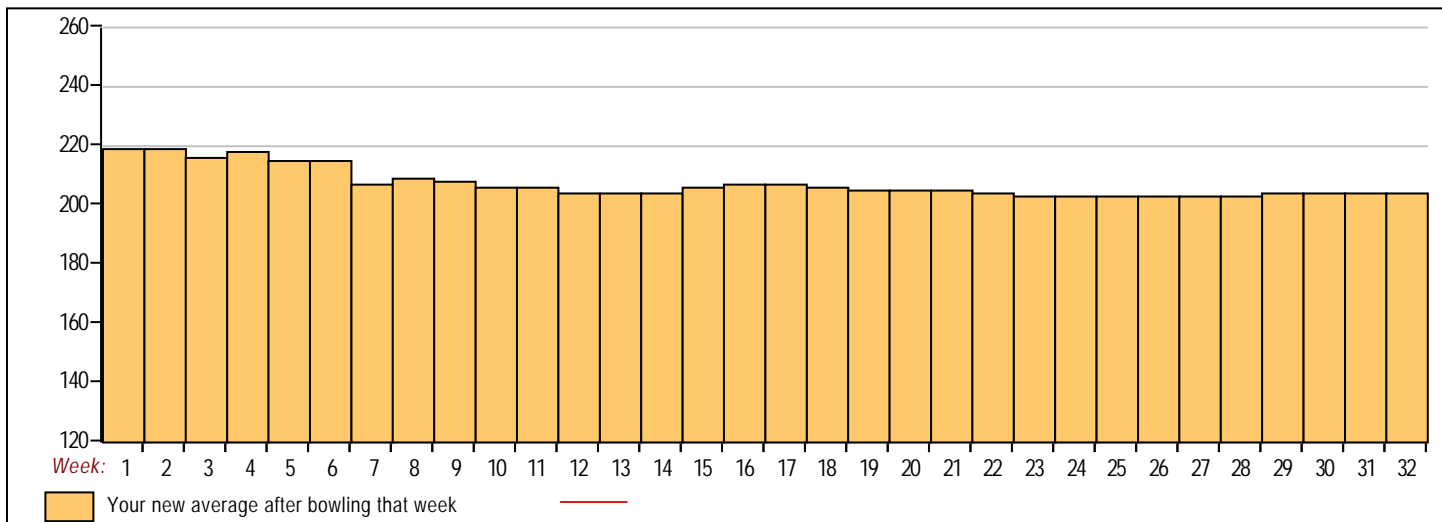

Note: This report includes information through April 30 which is Week 32 of 32

David Streltsoff's Bowling Record - Team 35: GOKU7

Table with columns: Week No., Bowling Date, Old Avg, Old HDCP, -1-, -2-, -3-, Total, HDCP Total, Pins, Gms, ---Average Change--- (New - Old ---> +/-), High Game, High Sers, HDCP Game, HDCP Sers. Rows 1-16.

End of 1st split

Table with columns: Week No., Bowling Date, Old Avg, Old HDCP, -1-, -2-, -3-, Total, HDCP Total, Pins, Gms, ---Average Change--- (New - Old ---> +/-), High Game, High Sers, HDCP Game, HDCP Sers. Rows 17-32.

End of 2nd split

Summary table with columns: <100, 100's, 125's, 150's, 175's, 200's, 225's, 250's, 275's, 300's, <400, 400's, 450's, 500's, 550's, 600's, 650's, 700's, 750's, 800's.

Summary table with columns: Avg of Game 1 (207.00), Avg of Game 2 (201.13), Avg of Game 3 (204.63).

High game of 259 on week 31 High series of 690 on week 15 High average of 219.33 after bowling week 1
Low game of 127 on week 7 Low series of 529 on week 7 Low average of 203.30 after bowling week 25

High Scores by Game

Game #1: 259 on week 31 Game #2: 257 on week 8 Game #3: 257 on week 15