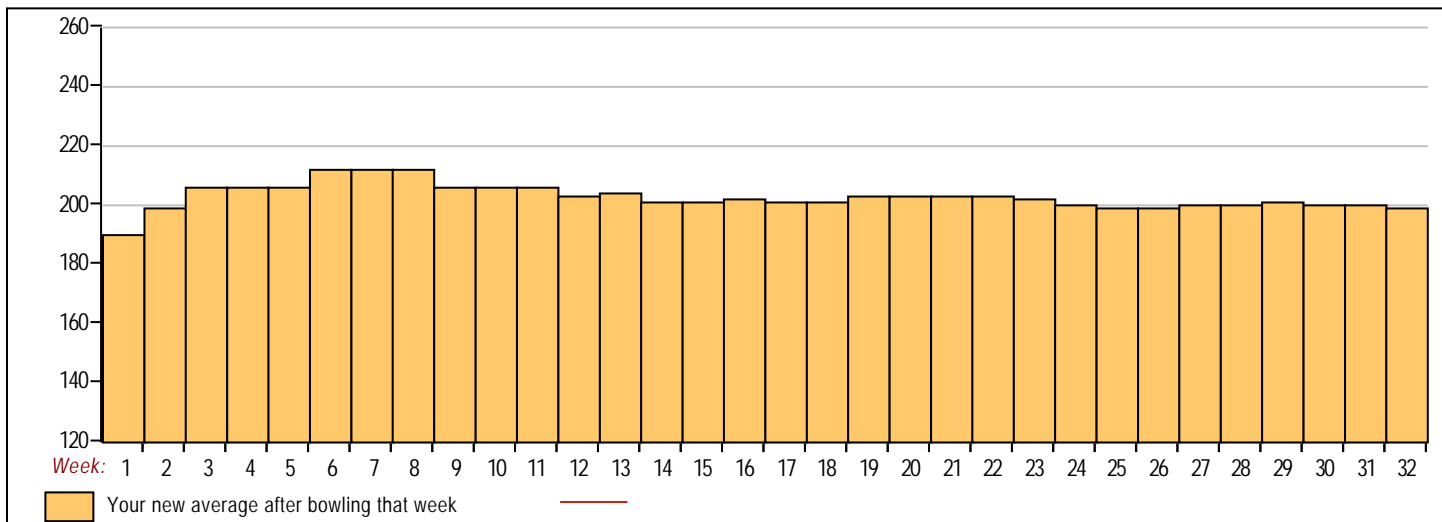

End of 2nd split

<100	100's	125's	150's	175's	200's	225's	250's	275's	300's
		3	8	25	24	14	1		
<400	400's	450's	500's	550's	600's	650's	700's	750's	800's
			3	11	7	4			

Avg of Game 1	Avg of Game 2	Avg of Game 3
194.32	205.88	198.96

High game of 257 on week 6   High series of 697 on week 6   High average of 212.58 after bowling week 6
Low game of 133 on week 23   Low series of 502 on week 24   Low average of 190.00 after bowling week 1

High Scores by Game

Game #1: 234 on week 21   Game #2: 257 on week 6   Game #3: 234 on week 20