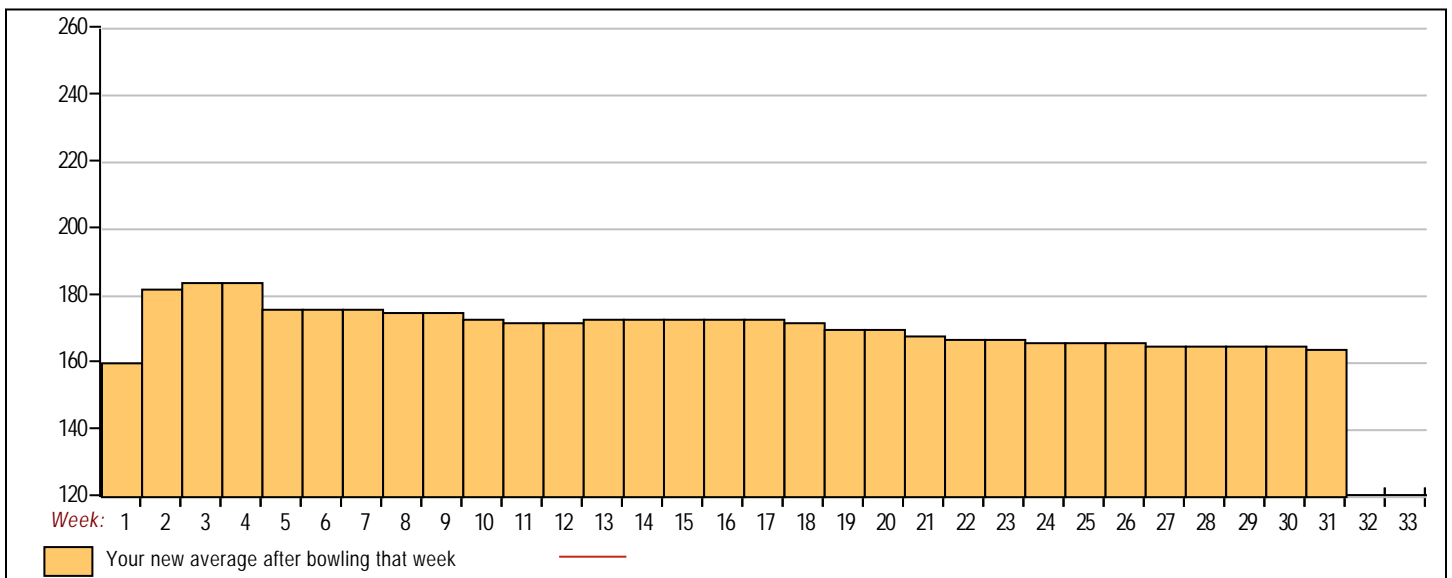

<100	100's	125's	150's	175's	200's	225's	250's	275's	300's
	1	23	35	26	4	1			
<400	400's	450's	500's	550's	600's	650's	700's	750's	800's
	6	11	10	2	1				

Avg of Game 1	Avg of Game 2	Avg of Game 3
158.40	165.37	171.00

High game of 244 on week 2   High series of 617 on week 2   High average of 184.56 after bowling week 3
Low game of 124 on week 21   Low series of 403 on week 21   Low average of 160.00 after bowling week 1

High Scores by Game
Game #1: 196 on week 3   Game #2: 218 on week 10   Game #3: 244 on week 2