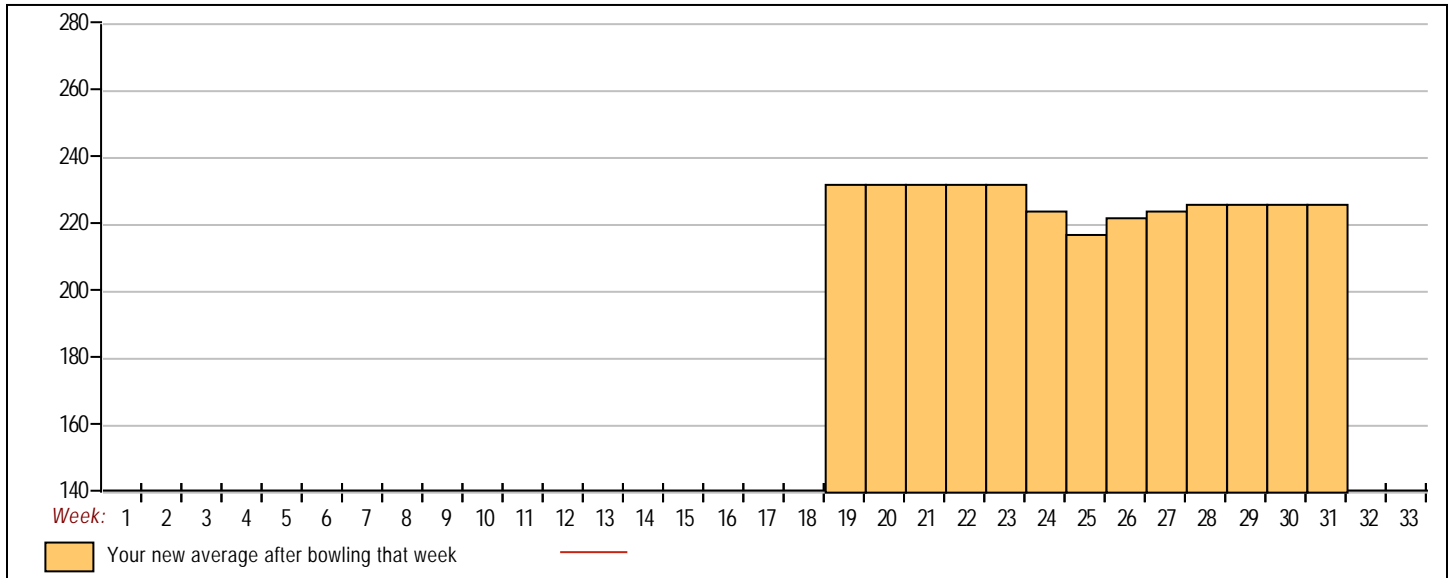

<100	100's	125's	150's	175's	200's	225's	250's	275's	300's
			1		8	6	3		
<400	400's	450's	500's	550's	600's	650's	700's	750's	800's
					1	2	3		
Avg of Game 1			Avg of Game 2			Avg of Game 3			
226.83			215.50			236.67			

High game of 265 on week 28   High series of 709 on week 27   High average of 232.33 after bowling week 19
Low game of 159 on week 25   Low series of 613 on week 25   Low average of 217.89 after bowling week 25

High Scores by Game
Game #1: 257 on week 19   Game #2: 244 on week 26   Game #3: 265 on week 28