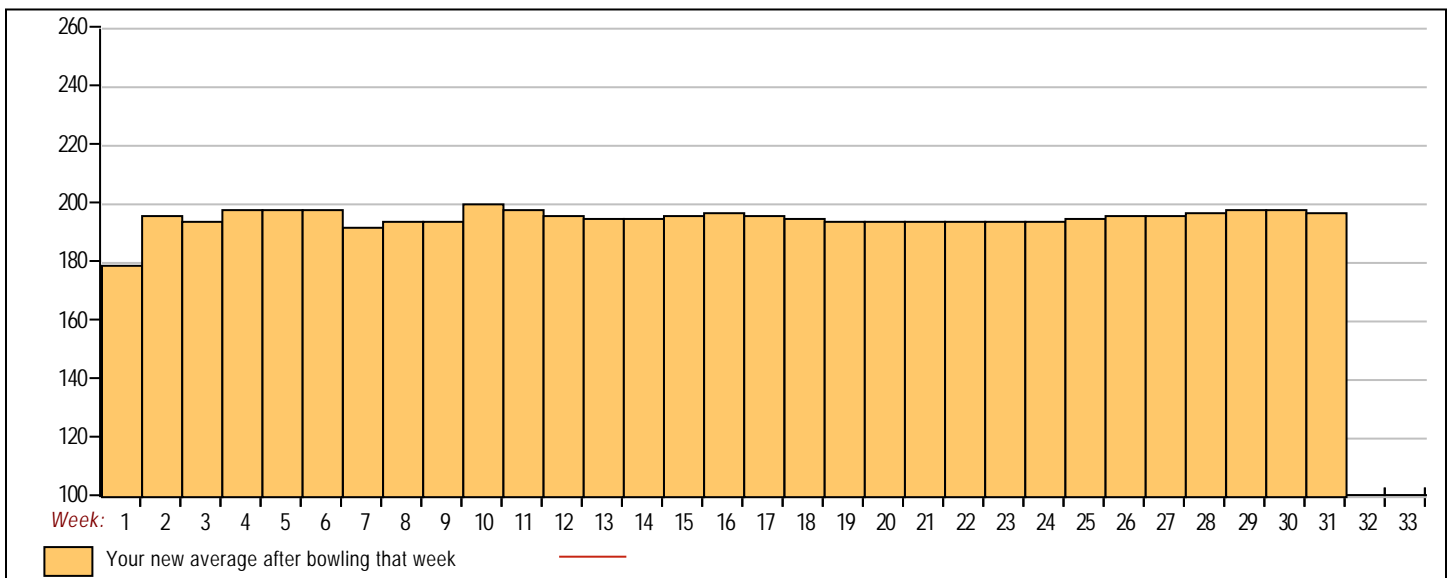

<100	100's	125's	150's	175's	200's	225's	250's	275's	300's
	1	4	16	23	26	15	2		
<400	400's	450's	500's	550's	600's	650's	700's	750's	800's
		2	5	7	12	3			

Avg of Game 1	Avg of Game 2	Avg of Game 3
199.83	201.62	189.66

High game of 259 on week 21 High series of 689 on week 10 High average of 200.56 after bowling week 10
Low game of 113 on week 31 Low series of 477 on week 7 Low average of 179.33 after bowling week 1

High Scores by Game
Game #1: 258 on week 10 Game #2: 259 on week 21 Game #3: 237 on week 28