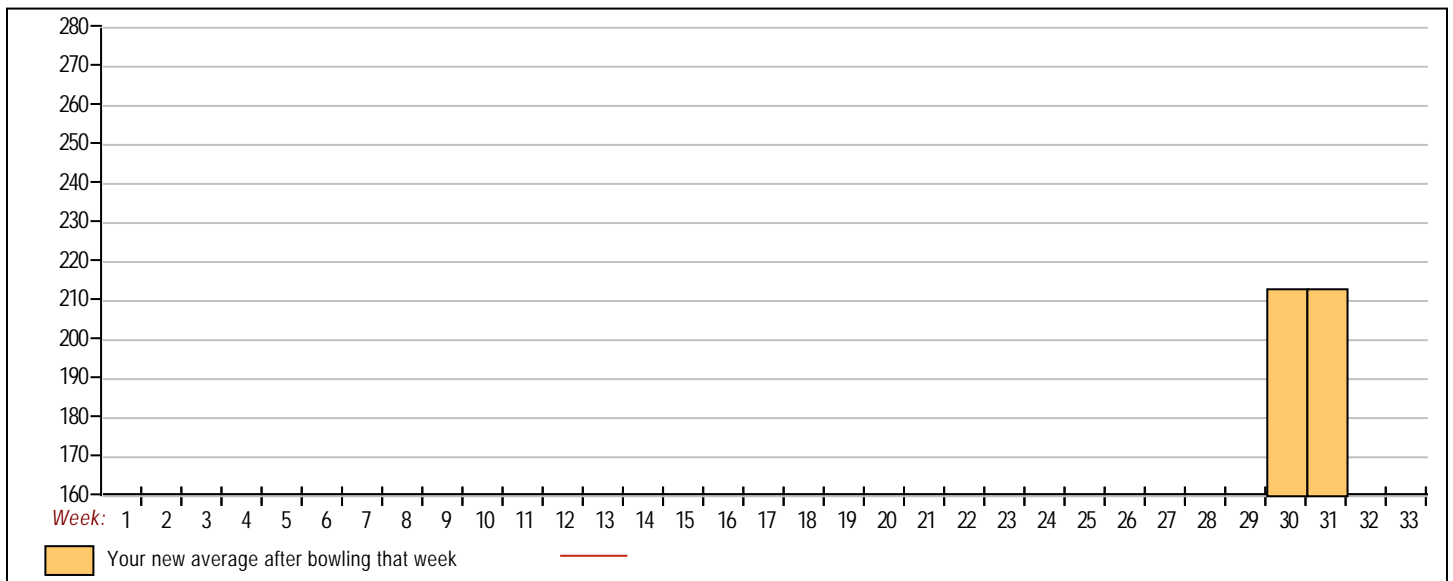

End of 1st split

17	01/17/24	bk173	0				0	0	0	0	-	0.00	=	0.00	0	0			
18	01/24/24	bk173	0				0	0	0	0	-	0.00	=	0.00	0	0			
19	01/31/24	bk173	0				0	0	0	0	-	0.00	=	0.00	0	0			
20	02/07/24	bk173	0				0	0	0	0	-	0.00	=	0.00	0	0			
21	02/14/24	bk173	0				0	0	0	0	-	0.00	=	0.00	0	0			
22	02/21/24	bk173	0				0	0	0	0	-	0.00	=	0.00	0	0			
23	02/28/24	bk173	0				0	0	0	0	-	0.00	=	0.00	0	0			
24	03/06/24	bk173	0				0	0	0	0	-	0.00	=	0.00	0	0			
25	03/13/24	bk173	0				0	0	0	0	-	0.00	=	0.00	0	0			
26	03/20/24	bk173	0				0	0	0	0	-	0.00	=	0.00	0	0			
27	03/27/24	bk173	0				0	0	0	0	-	0.00	=	0.00	0	0			
28	04/03/24	bk173	0				0	0	0	0	-	0.00	=	0.00	0	0			
29	04/10/24	bk173	0				0	0	0	0	-	0.00	=	0.00	0	0			
30	04/17/24	bk173	37	256	185	200	641	752	641	3	213.67	-	0.00	=	213.67	256	641	293	752
31	04/24/24	bk173	37				0	0	641	3	213.67	-	213.67	=	0.00	256	641	293	752

<100	100's	125's	150's	175's	200's	225's	250's	275's	300's
				1	1		1		
<400	400's	450's	500's	550's	600's	650's	700's	750's	800's
					1				

<u>Avg of Game 1</u>	<u>Avg of Game 2</u>	<u>Avg of Game 3</u>
256.00	185.00	200.00

High game of 256 on week 30   High series of 641 on week 30   High average of 213.67 after bowling week 30
Low game of 185 on week 30   Low series of 641 on week 30   Low average of 213.67 after bowling week 30

High Scores by Game
Game #1: 256 on week 30   Game #2: 185 on week 30   Game #3: 200 on week 30