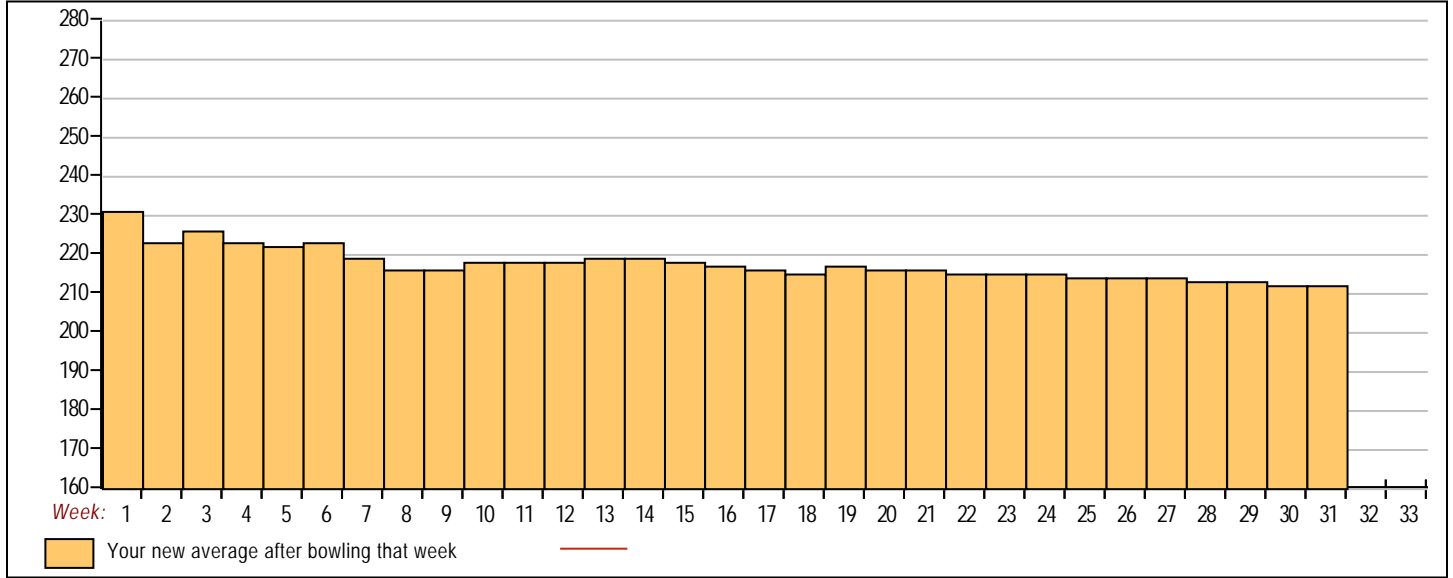

Note: This report includes information through April 24 which is Week 31 of 33

Anh Cornell's Bowling Record - Team 27: Just Bowling

Table with columns: Week No., Bowling Date, Old Avg, Old HDCP, -1-, -2-, -3-, Total, HDCP Total, Pins, Gms, ---Average Change--- (New - Old ---> +/-), High Game, High Sers, HDCP Game, HDCP Sers. Rows 1-16.

---- Week 9 was bowled after week 10 ----

Scores were bowled after week 10 for weeks: 9

End of 1st split

Table with columns: Week No., Bowling Date, Old Avg, Old HDCP, -1-, -2-, -3-, Total, HDCP Total, Pins, Gms, ---Average Change--- (New - Old ---> +/-), High Game, High Sers, HDCP Game, HDCP Sers. Rows 17-31.

Summary table with columns: <100, 100's, 125's, 150's, 175's, 200's, 225's, 250's, 275's, 300's, <400, 400's, 450's, 500's, 550's, 600's, 650's, 700's, 750's, 800's, Avg of Game 1, Avg of Game 2, Avg of Game 3.

High game of 279 on week 19 High series of 748 on week 19 High average of 231.00 after bowling week 1
Low game of 168 on week 30 Low series of 556 on week 30 Low average of 212.37 after bowling week 30

High Scores by Game
Game #1: 261 on week 15 Game #2: 257 on week 13 Game #3: 279 on week 19