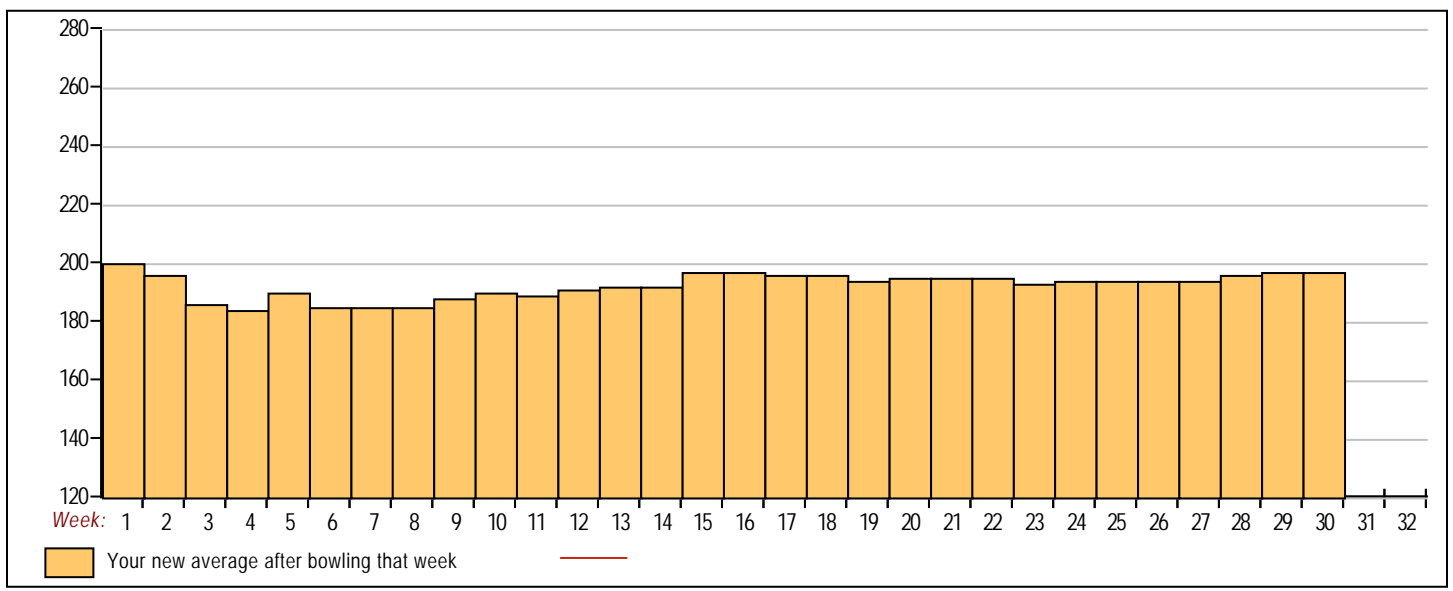

<100	100's	125's	150's	175's	200's	225's	250's	275's	300's
		7	13	24	21	11	3	2	
<400	400's	450's	500's	550's	600's	650's	700's	750's	800's
		3	4	8	10		1	1	

Avg of Game 1	Avg of Game 2	Avg of Game 3
197.15	198.15	195.78

High game of 279 on week 28   High series of 755 on week 15   High average of 200.00 after bowling week 1
Low game of 130 on week 6   Low series of 480 on week 6   Low average of 184.83 after bowling week 4

High Scores by Game
Game #1: 278 on week 15   Game #2: 279 on week 28   Game #3: 243 on week 15