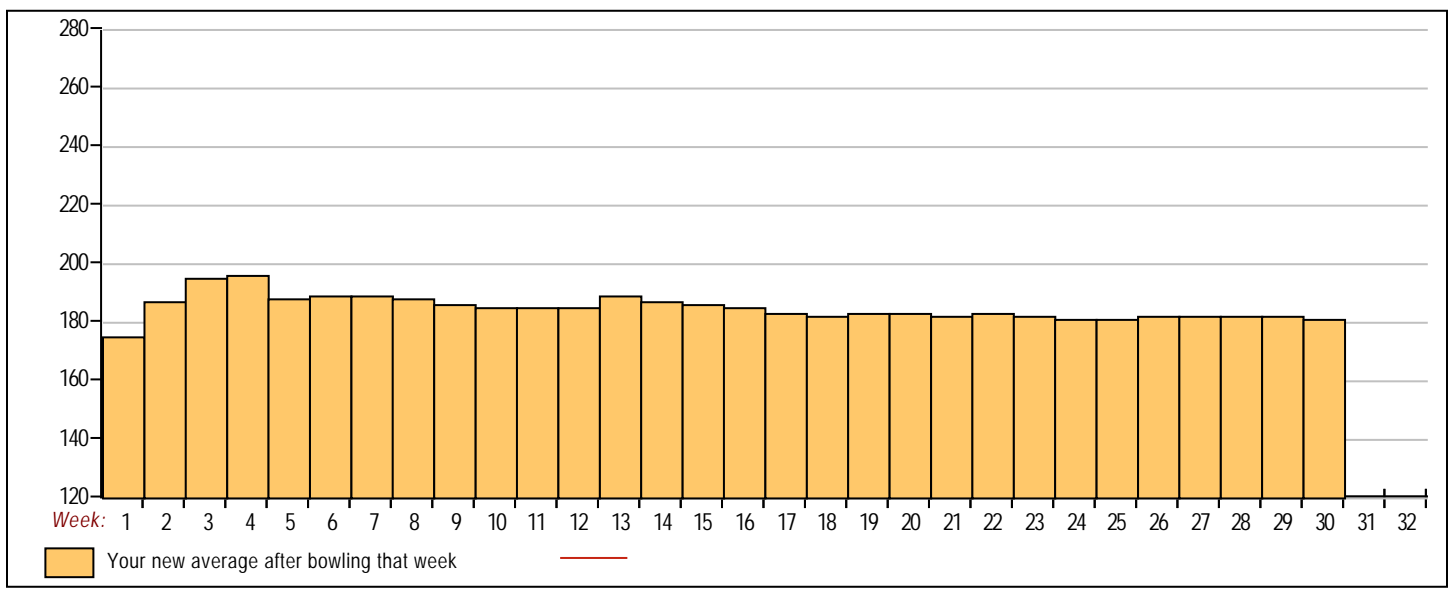

<100	100's	125's	150's	175's	200's	225's	250's	275's	300's
	1	8	25	30	20	2		1	
<400	400's	450's	500's	550's	600's	650's	700's	750's	800's
		7	9	9	3	1			

Avg of Game 1	Avg of Game 2	Avg of Game 3
176.34	183.28	185.00

High game of 279 on week 26   High series of 676 on week 13   High average of 196.25 after bowling week 4
Low game of 122 on week 18   Low series of 471 on week 30   Low average of 175.67 after bowling week 1

High Scores by Game
Game #1: 245 on week 13   Game #2: 244 on week 3   Game #3: 279 on week 26