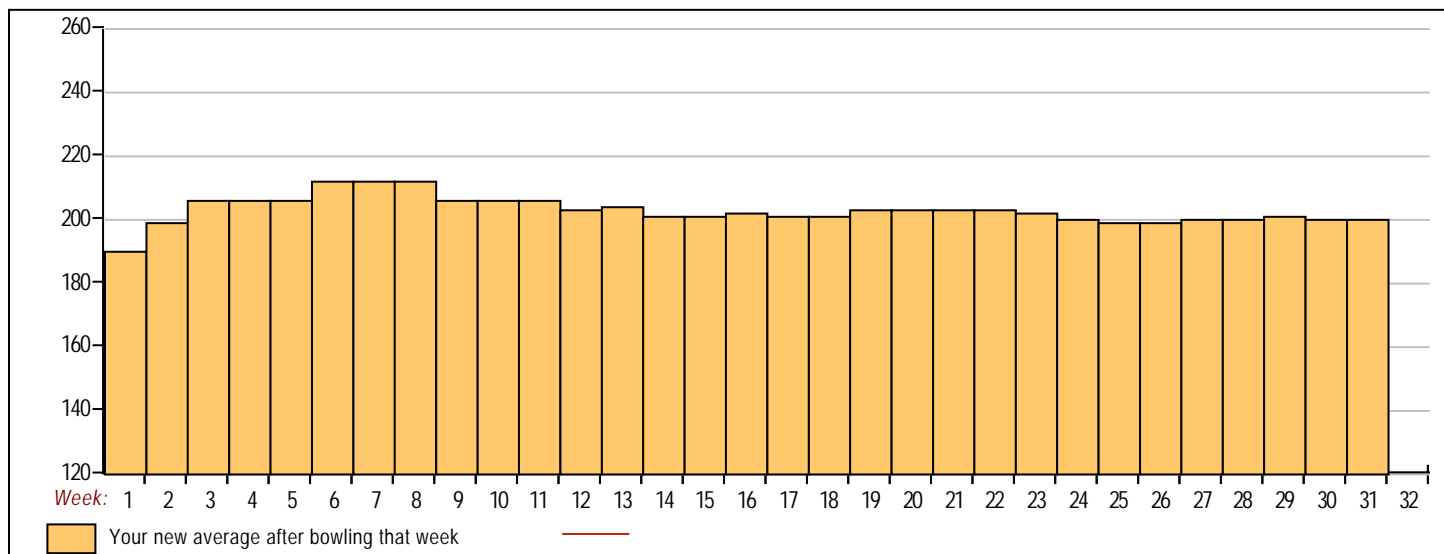

<100	100's	125's	150's	175's	200's	225's	250's	275's	300's
		3	8	23	23	14	1		
<400	400's	450's	500's	550's	600's	650's	700's	750's	800's
			3	10	7	4			

<u>Avg of Game 1</u>	<u>Avg of Game 2</u>	<u>Avg of Game 3</u>
194.58	206.04	199.63

High game of 257 on week 6   High series of 697 on week 6   High average of 212.58 after bowling week 6
Low game of 133 on week 23   Low series of 502 on week 24   Low average of 190.00 after bowling week 1

High Scores by Game
Game #1: 234 on week 21   Game #2: 257 on week 6   Game #3: 234 on week 20