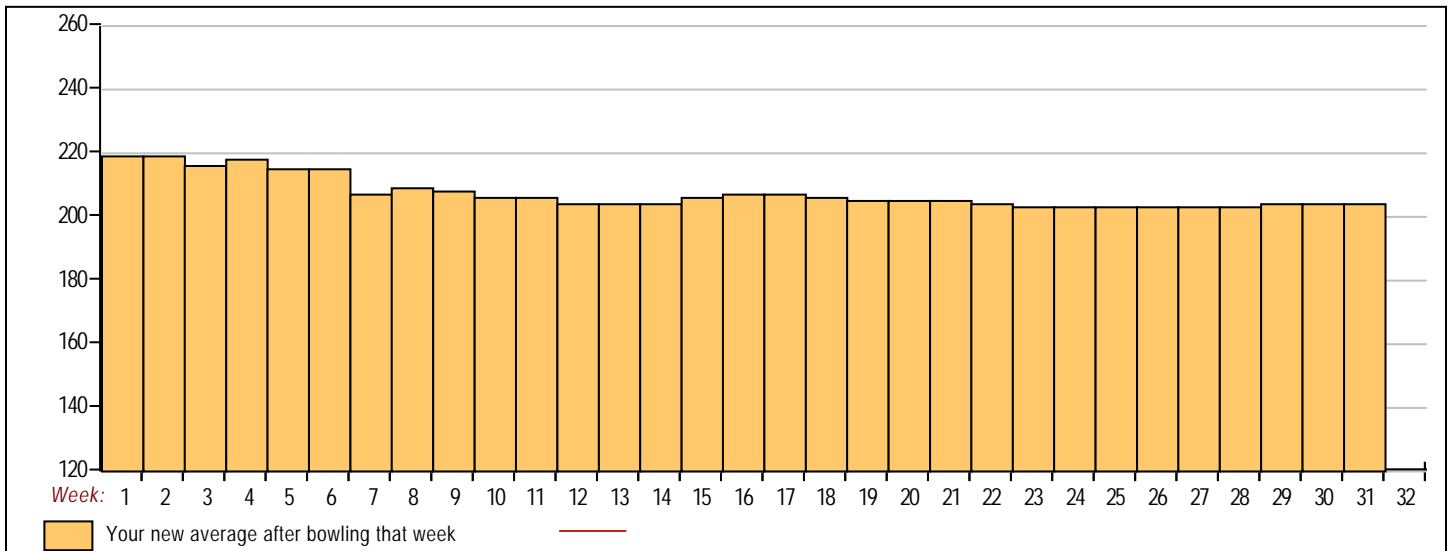

Note: This report includes information through April 23 which is Week 31 of 32

David Streltsoff's Bowling Record - Team 35: GOKU7

Table with columns: Week No., Bowling Date, Old Avg, Old HDCP, -1-, -2-, -3-, Total, HDCP Total, Pins, Gms, ---Average Change--- (New - Old ---> +/-), High Game, High Sers, HDCP Game, HDCP Sers. Rows 1-31.

End of 1st split

Summary table for end of 1st split with columns: <100, 100's, 125's, 150's, 175's, 200's, 225's, 250's, 275's, 300's, <400, 400's, 450's, 500's, 550's, 600's, 650's, 700's, 750's, 800's.

Avg of Game 1: 207.00, Avg of Game 2: 201.13, Avg of Game 3: 204.63

High game of 259 on week 31, High series of 690 on week 15, High average of 219.33 after bowling week 1, Low game of 127 on week 7, Low series of 529 on week 7, Low average of 203.30 after bowling week 25

High Scores by Game: Game #1: 259 on week 31, Game #2: 257 on week 8, Game #3: 257 on week 15