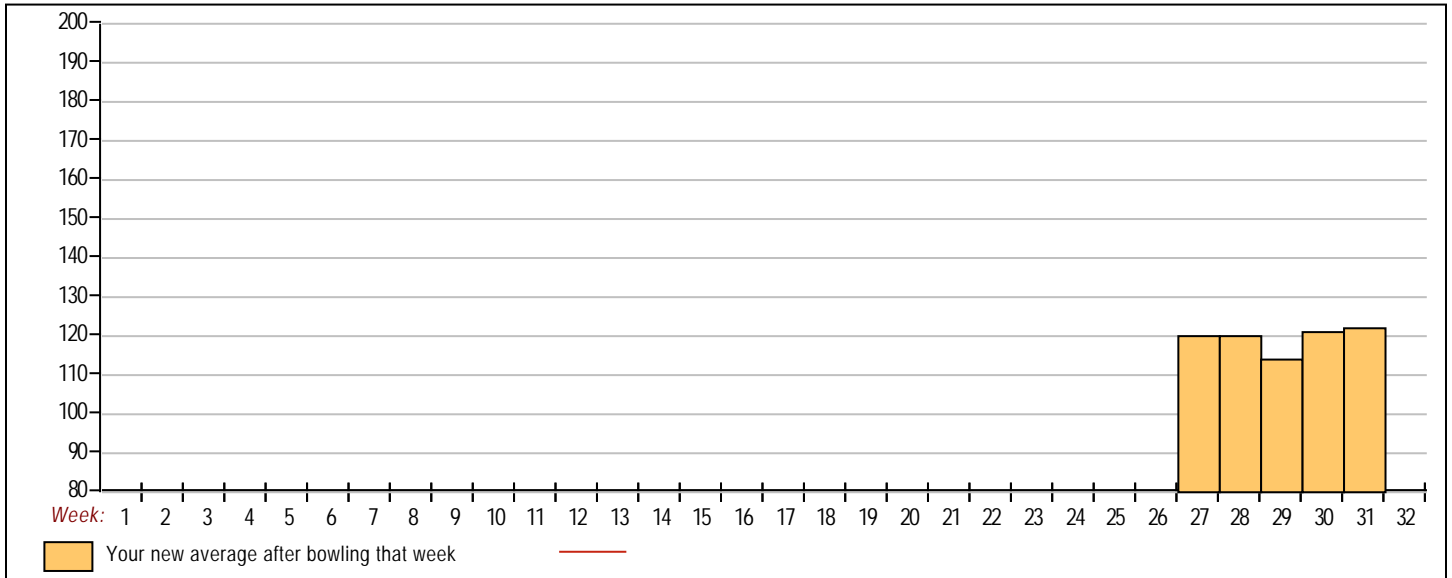

<100	100's	125's	150's	175's	200's	225's	250's	275's	300's
3	6	5		1					
<400	400's	450's	500's	550's	600's	650's	700's	750's	800's
4	1								

Avg of Game 1	Avg of Game 2	Avg of Game 3
133.80	116.00	119.00

High game of 181 on week 30   High series of 430 on week 30   High average of 122.93 after bowling week 31
Low game of 91 on week 29   Low series of 304 on week 29   Low average of 114.33 after bowling week 29

High Scores by Game
Game #1: 181 on week 30   Game #2: 146 on week 31   Game #3: 136 on week 26