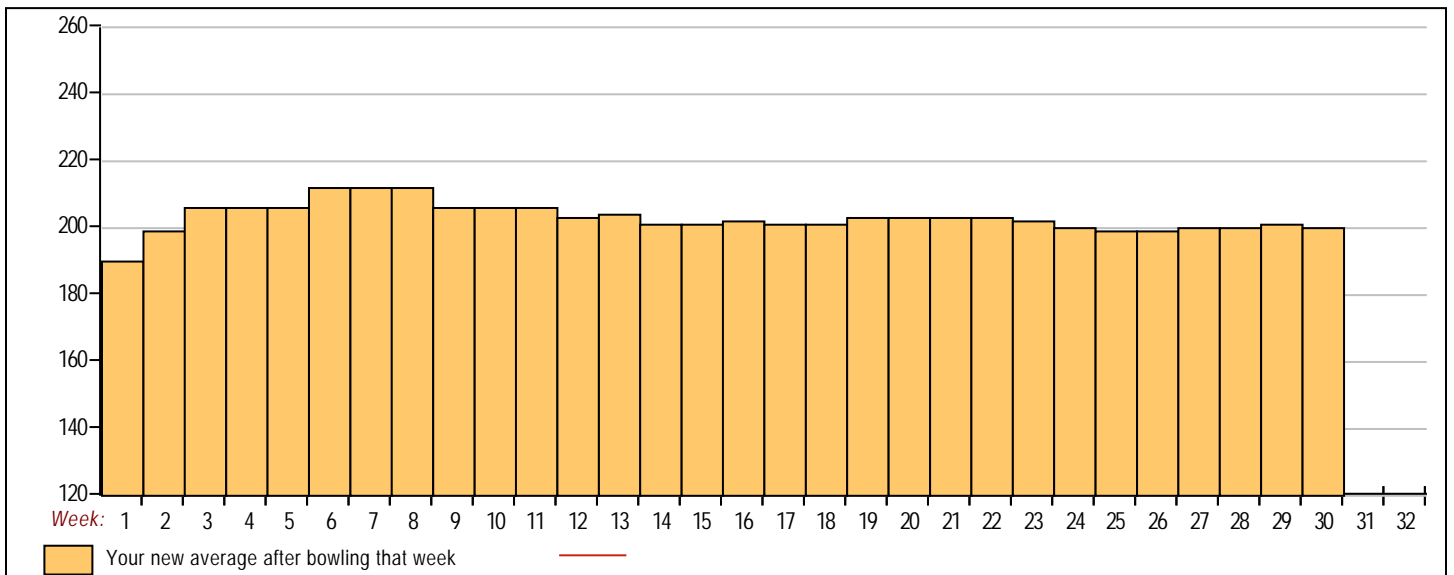

<100	100's	125's	150's	175's	200's	225's	250's	275's	300's
		3	7	22	22	14	1		
<400	400's	450's	500's	550's	600's	650's	700's	750's	800's
			3	9	7	4			
Avg of Game 1			Avg of Game 2			Avg of Game 3			
194.09			206.61			201.13			

High game of 257 on week 6   High series of 697 on week 6   High average of 212.58 after bowling week 6
Low game of 133 on week 23   Low series of 502 on week 24   Low average of 190.00 after bowling week 1

High Scores by Game
Game #1: 234 on week 21   Game #2: 257 on week 6   Game #3: 234 on week 20