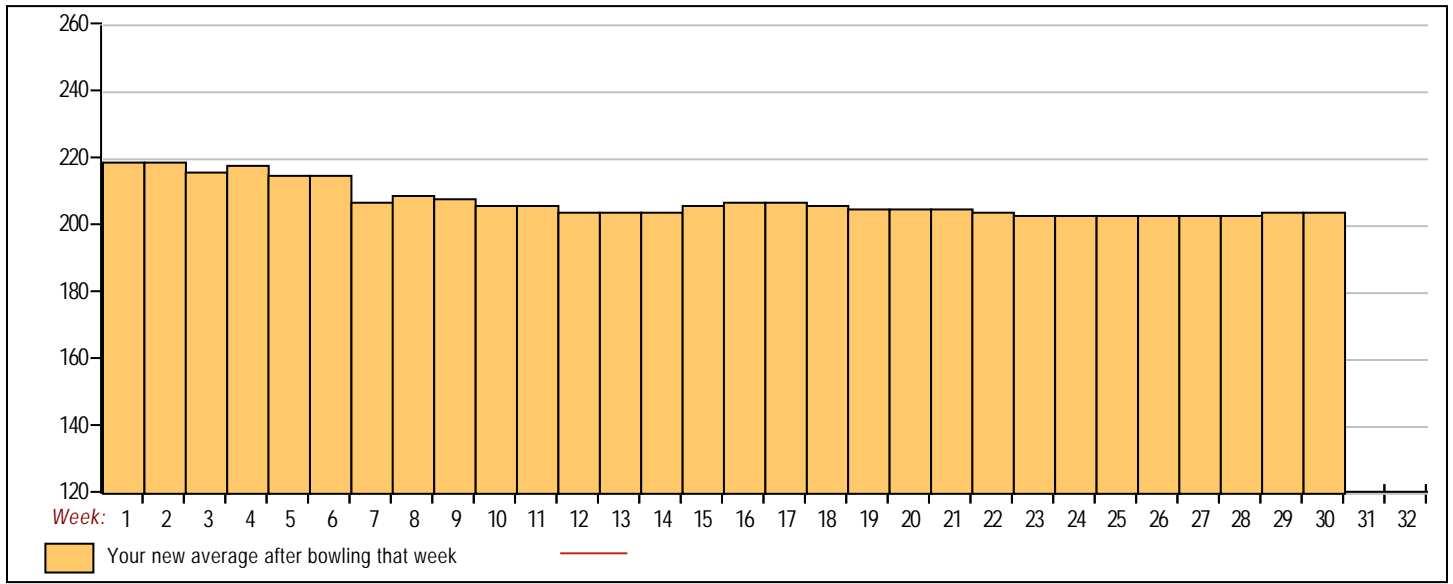

Note: This report includes information through April 16 which is Week 30 of 32

David Streltsoff's Bowling Record - Team 35: GOKU7

Table with columns: Week No., Bowling Date, Old Avg, Old HDCP, -1-, -2-, -3-, Total, HDCP Total, Pins, Gms, ---Average Change--- New - Old ---> +/-, High Game, High Sers, HDCP Game, HDCP Sers. Rows 1-30 showing bowling performance data.

End of 1st split

Summary table for 'End of 1st split' with columns: <100, 100's, 125's, 150's, 175's, 200's, 225's, 250's, 275's, 300's, <400, 400's, 450's, 500's, 550's, 600's, 650's, 700's, 750's, 800's.

Avg of Game 1: 204.74, Avg of Game 2: 202.52, Avg of Game 3: 205.43

High game of 257 on week 8, High series of 690 on week 15, High average of 219.33 after bowling week 1
Low game of 127 on week 7, Low series of 529 on week 7, Low average of 203.30 after bowling week 25

High Scores by Game
Game #1: 245 on week 15, Game #2: 257 on week 8, Game #3: 257 on week 15