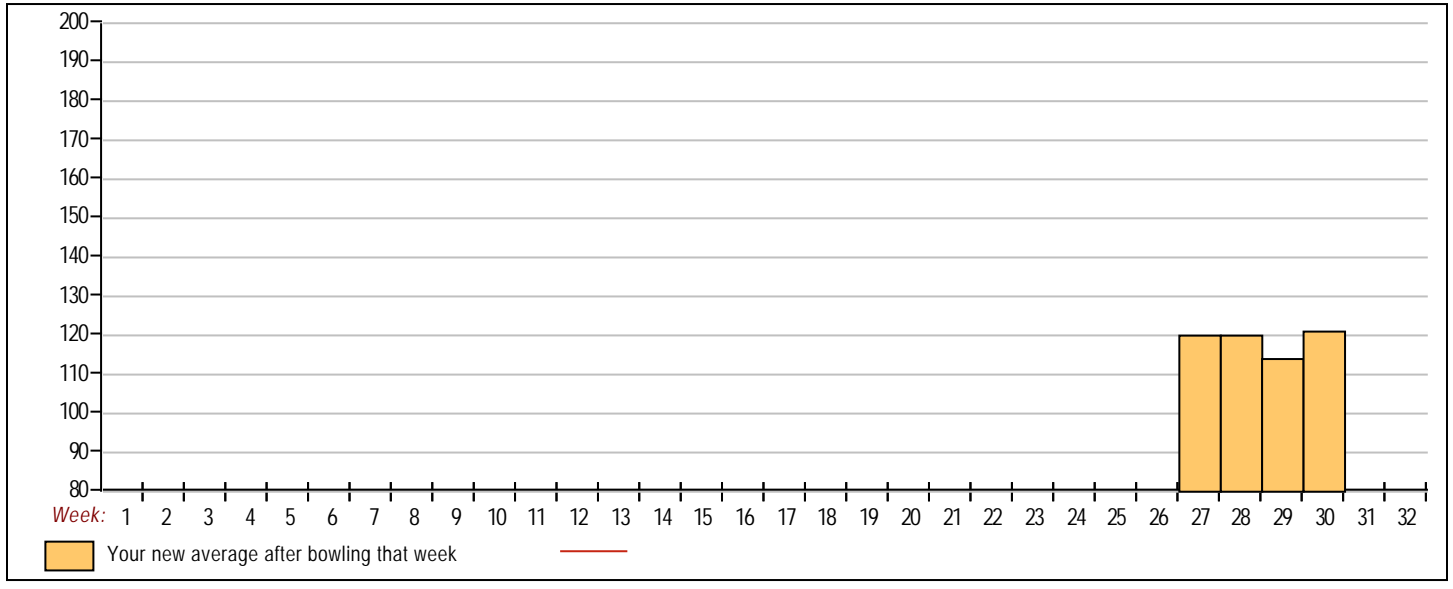

Note: This report includes information through April 16 which is Week 30 of 32

Thoi Ta's Bowling Record - Team 35: GOKU7

Week No.	Bowling Date	Old Avg	Old HDCP	-1-	-2-	-3-	Total	HDCP Total	Pins	Gms	---Average Change--- New - Old ---> +/-			High Game	High Sers	HDCP Game	HDCP Sers	
End of 1st split																		
24	03/05/24	0	0				0	0	0	0	-	0.00	=	0.00	0	0		
25	03/12/24	0	0				0	0	0	0	-	0.00	=	0.00	0	0		
----- Week 26 was bowled after week 27 -----																		
26	03/19/24	119	90	119	113	136	368	638	368	3	-	0.00	=	0.00	136	368		
Scores were bowled after week 27 for weeks: 26																		
27	03/26/24	119	90	124	98	135	357	627	725	6	120.83	-	0.00	=	120.83	136	368	
----- Week 28 was bowled after week 29 -----																		
28	04/02/24	114	95	a114	a114	a114	420	705	725	6	120.83	-	0.00	=	120.83	136	368	
Scores were bowled after week 29 for weeks: 28																		
29	04/09/24	114	95	105	91	108	304	589	1029	9	114.33	-	120.83	=	-6.50	136	368	
30	04/16/24	114	95	181	132	117	430	715	1459	12	121.58	-	114.33	=	7.25	181	430	276 715

<u><100</u>	<u>100's</u>	<u>125's</u>	<u>150's</u>	<u>175's</u>	<u>200's</u>	<u>225's</u>	<u>250's</u>	<u>275's</u>	<u>300's</u>
2	6	3		1					
<u><400</u>	<u>400's</u>	<u>450's</u>	<u>500's</u>	<u>550's</u>	<u>600's</u>	<u>650's</u>	<u>700's</u>	<u>750's</u>	<u>800's</u>
3	1								

<u>Avg of Game 1</u>	<u>Avg of Game 2</u>	<u>Avg of Game 3</u>
132.25	108.50	124.00

High game of 181 on week 30   High series of 430 on week 30   High average of 121.58 after bowling week 30
Low game of 91 on week 29   Low series of 304 on week 29   Low average of 114.33 after bowling week 29

High Scores by Game
Game #1: 181 on week 30   Game #2: 132 on week 30   Game #3: 136 on week 26