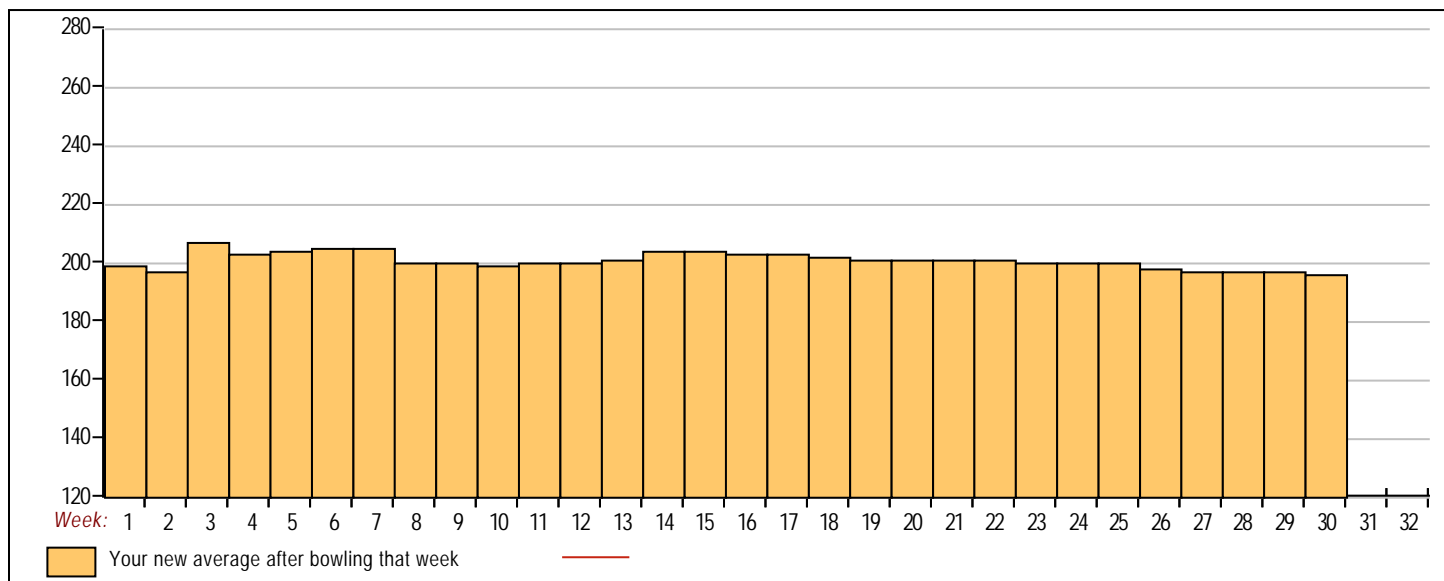

<100	100's	125's	150's	175's	200's	225's	250's	275's	300's
		3	10	27	29	5	2	1	
<400	400's	450's	500's	550's	600's	650's	700's	750's	800's
		1	2	13	7	2			

Avg of Game 1	Avg of Game 2	Avg of Game 3
198.96	201.12	190.20

High game of 279 on week 14
Low game of 136 on week 8

High series of 698 on week 14
Low series of 483 on week 26

High average of 207.22 after bowling week 3
Low average of 196.84 after bowling week 30

High Scores by Game

Game #1: 279 on week 14 Game #2: 241 on week 22 Game #3: 236 on week 24