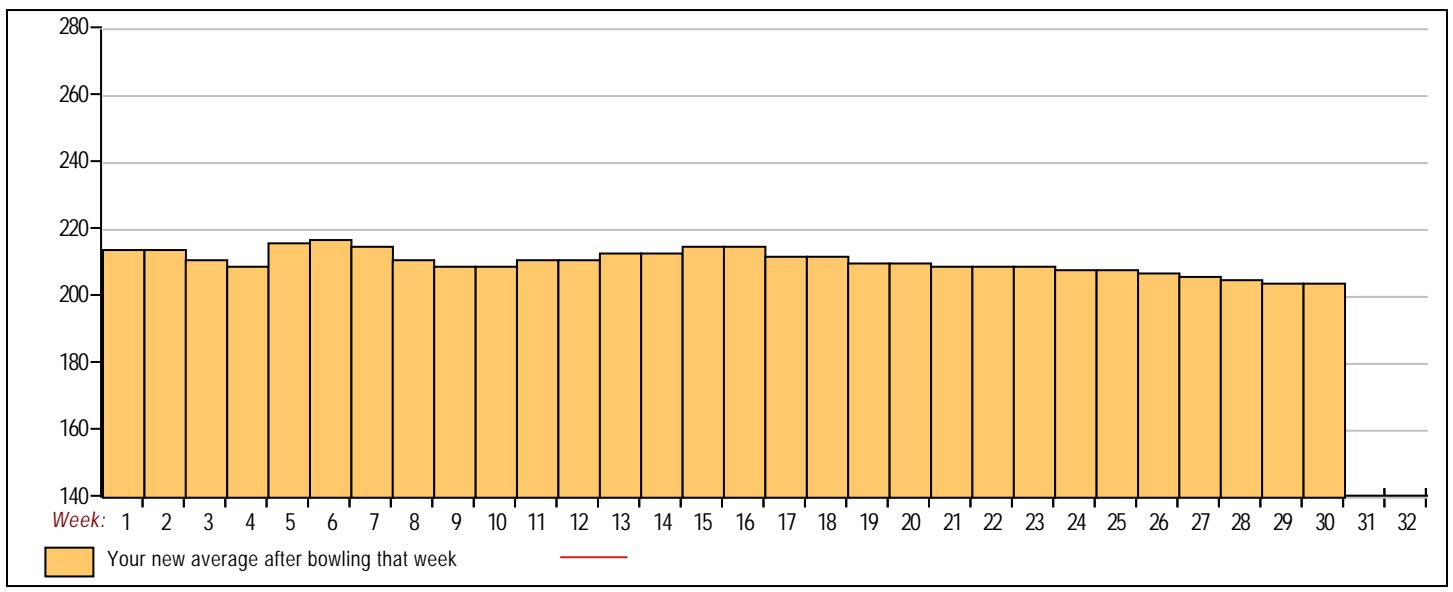

<100	100's	125's	150's	175's	200's	225's	250's	275's	300's
		1	12	23	30	12	6		
<400	400's	450's	500's	550's	600's	650's	700's	750's	800's
			5	7	10	4	2		

Avg of Game 1	Avg of Game 2	Avg of Game 3
199.68	210.43	201.96

High game of 269 on week 15   High series of 739 on week 15   High average of 217.28 after bowling week 6
Low game of 144 on week 21   Low series of 515 on week 17   Low average of 204.02 after bowling week 30

High Scores by Game
Game #1: 257 on week 6   Game #2: 269 on week 15   Game #3: 267 on week 5