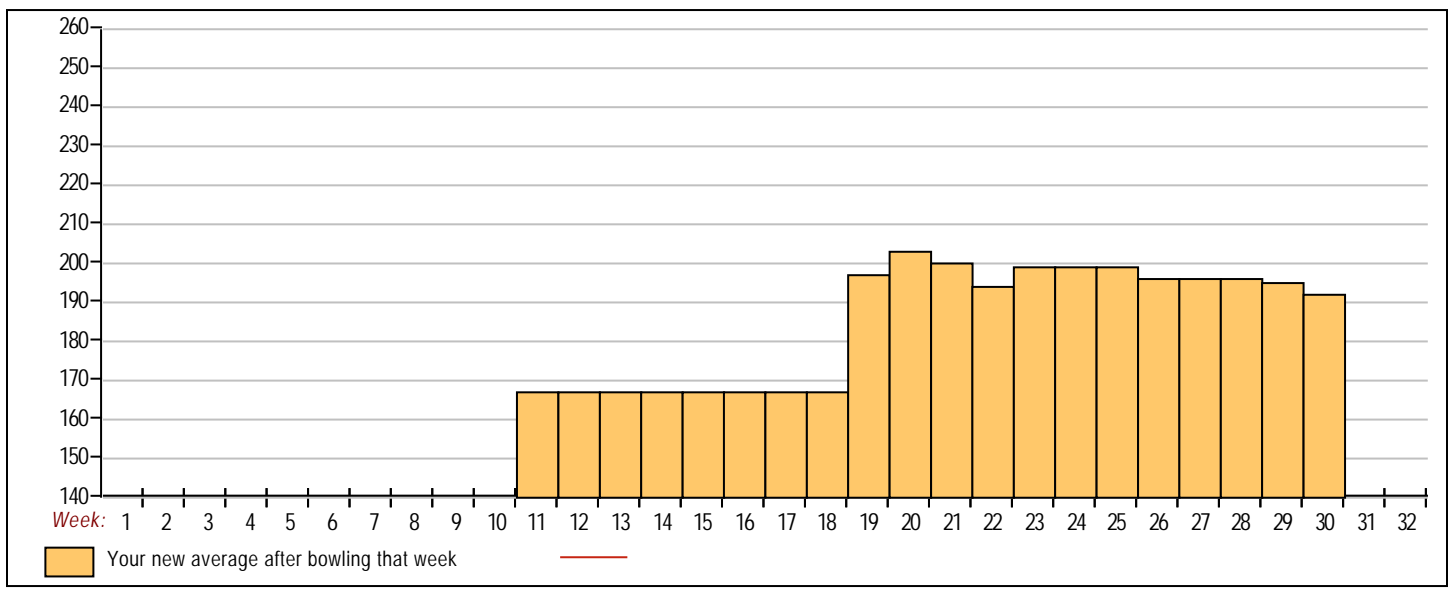

<100	100's	125's	150's	175's	200's	225's	250's	275's	300's
		3	6	8	4	6			
<400	400's	450's	500's	550's	600's	650's	700's	750's	800's
		1	3	2	1	2			
Avg of Game 1			Avg of Game 2			Avg of Game 3			
193.00			198.67			185.22			

High game of 244 on week 23   High series of 679 on week 19   High average of 203.33 after bowling week 20
Low game of 143 on week 26   Low series of 499 on week 30   Low average of 167.67 after bowling week 11

High Scores by Game
Game #1: 244 on week 23   Game #2: 236 on week 20   Game #3: 234 on week 29